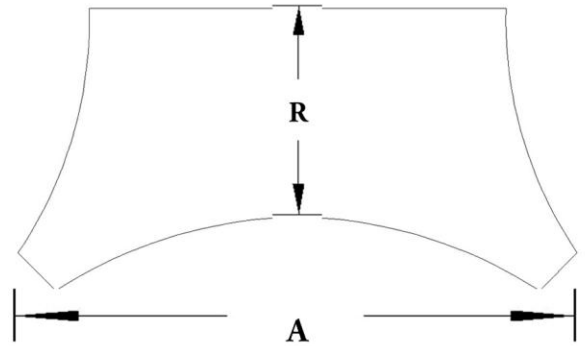

## SCAMOZZI PILASTER CAPITAL

STAIN-GRADE WOOD W/ HAND-APPLIED COMPO ORNAMENTATION

**\*R = Return**

**Please specify your return dimension when ordering.**

**PLEASE NOTE:** All of our pilaster and column capitals are created with a small reveal or ledge where the capital meets the column shaft. This reveal increases proportionally with the size of the capital.

<b>Quantity:</b>
<b>Material:</b> Stain-Grade Wood / Compo
<b>Load-Bearing:</b> Yes

<b>Name:</b> Scamozzi
<b>Part #:</b> DECO-SCMZ-04-1/2-WR-F-6
<b>Capital Shape:</b> Half Square (Shape F)

<b>Width (W):</b> 4-1/2"
<b>Height (H):</b> 2-1/2"
<b>Abacus (A):</b> 7-1/2"