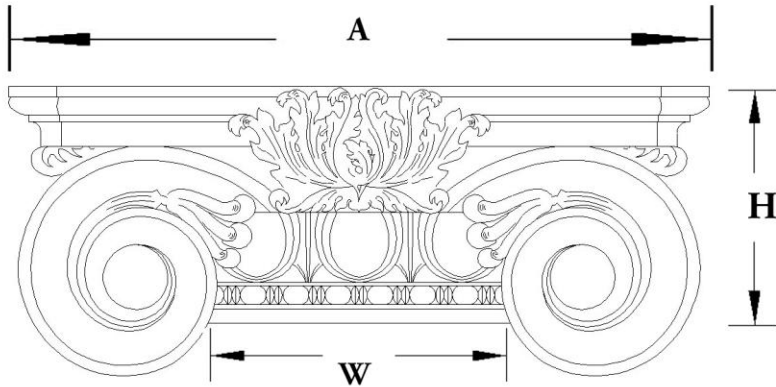

## SCAMOZZI PILASTER CAPITAL

STAIN-GRADE WOOD W/ HAND-APPLIED COMPO ORNAMENTATION

**\*R = Return**

**Please specify your return dimension when ordering.**

**PLEASE NOTE:** All of our pilaster and column capitals are created with a small reveal or ledge where the capital meets the column shaft. This reveal increases proportionally with the size of the capital.

<b>Quantity:</b>
<b>Material:</b> Stain-Grade Wood / Compo
<b>Load-Bearing:</b> Yes

<b>Name:</b> Scamozzi
<b>Part #:</b> DECO-SCMZ-04-1/2-WR-F-6
<b>Capital Shape:</b> Half Square (Shape F)

<b>Width (W):</b> 4-1/2"
<b>Height (H):</b> 2-1/2"
<b>Abacus (A):</b> 7-1/2"