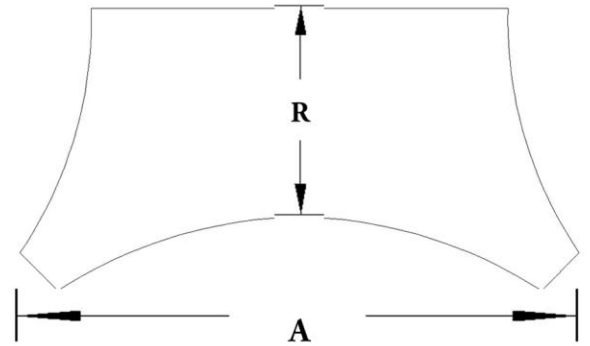

CHADSWORTH COLUMNS

1-800-COLUMNS | www.COLUMNS.com | shop.columns.com

SCAMOZZI PILASTER CAPITAL

STAIN-GRADE WOOD W/ HAND-APPLIED COMPO ORNAMENTATION

***R = Return**

Please specify your return dimension when ordering.

PLEASE NOTE: All of our pilaster and column capitals are created with a small reveal or ledge where the capital meets the column shaft. This reveal increases proportionally with the size of the capital.

Quantity:
Material: Stain-Grade Wood / Compo
Load-Bearing: Yes

Name: Scamozzi
Part #: DECO-SCMZ-05-WR-F-6
Capital Shape: Half Square (Shape F)

Width (W): 5"
Height (H): 2-7/8"
Abacus (A): 8-1/4"

APPROVED BY _____
DATE _____