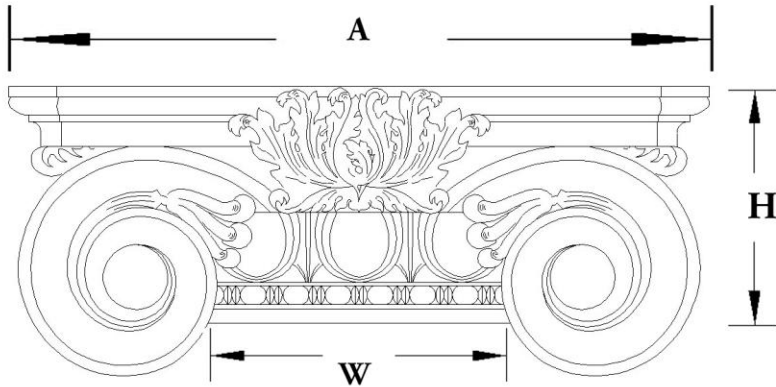

CHADSWORTH COLUMNS

1-800-COLUMNS | www.COLUMNS.com | shop.columns.com

SCAMOZZI PILASTER CAPITAL

STAIN-GRADE WOOD W/ HAND-APPLIED COMPO ORNAMENTATION

***R = Return**

Please specify your return dimension when ordering.

PLEASE NOTE: All of our pilaster and column capitals are created with a small reveal or ledge where the capital meets the column shaft. This reveal increases proportionally with the size of the capital.

Quantity:
Material: Stain-Grade Wood / Compo
Load-Bearing: Yes

Name: Scamozzi
Part #: DECO-SCMZ-05-WR-F-6
Capital Shape: Half Square (Shape F)

Width (W): 5"
Height (H): 2-7/8"
Abacus (A): 8-1/4"

APPROVED BY _____
DATE _____