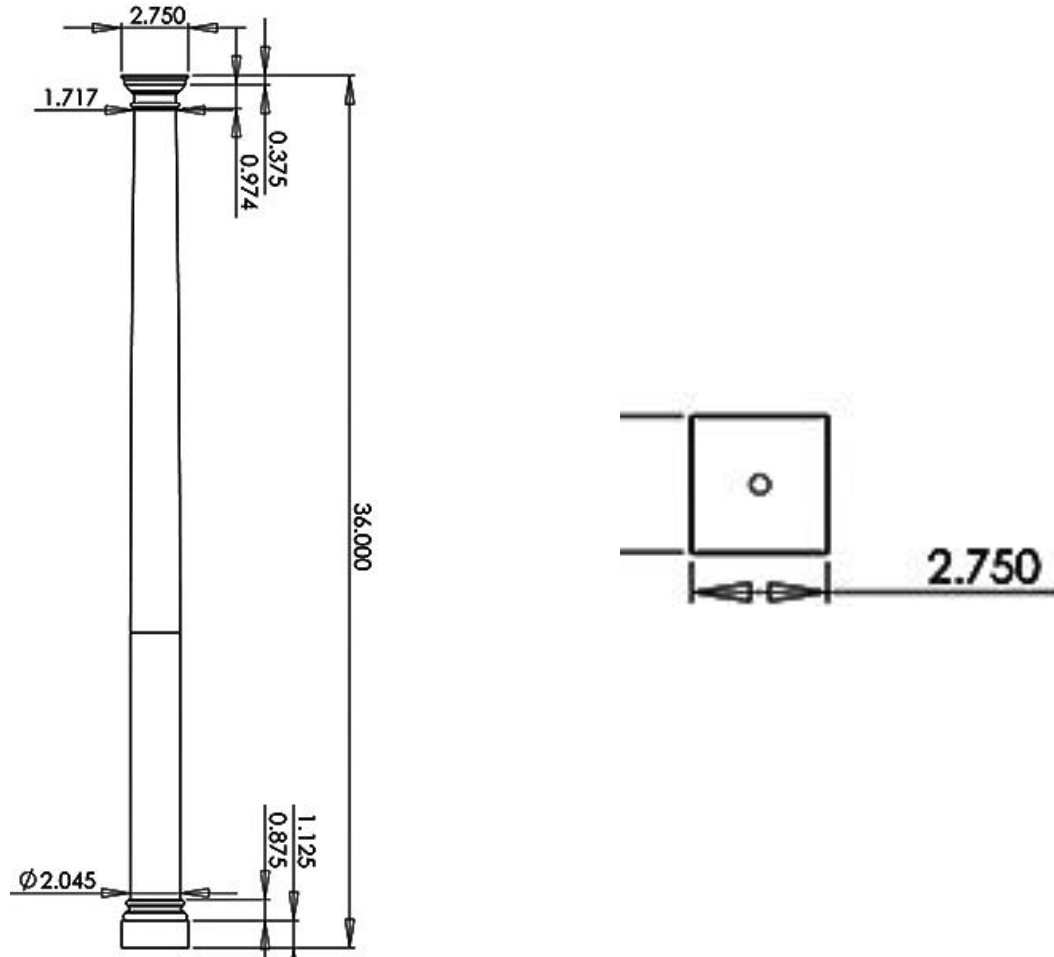

# FIREPLACE / MANTEL COLUMNS

PLAIN, TAPERED – 2" x 3'-0"

## SPECIFICATIONS

Bottom Diameter:	Top Diameter:	Overall Height:	Abacus Width:
2"	1-3/4"	36"	2-3/4"
Abacus Height:	Capital Width:	Plinth Width:	Plinth Height:
3/8"	2-3/8"	2-3/4"	1-1/8"

WHITE  
PINE