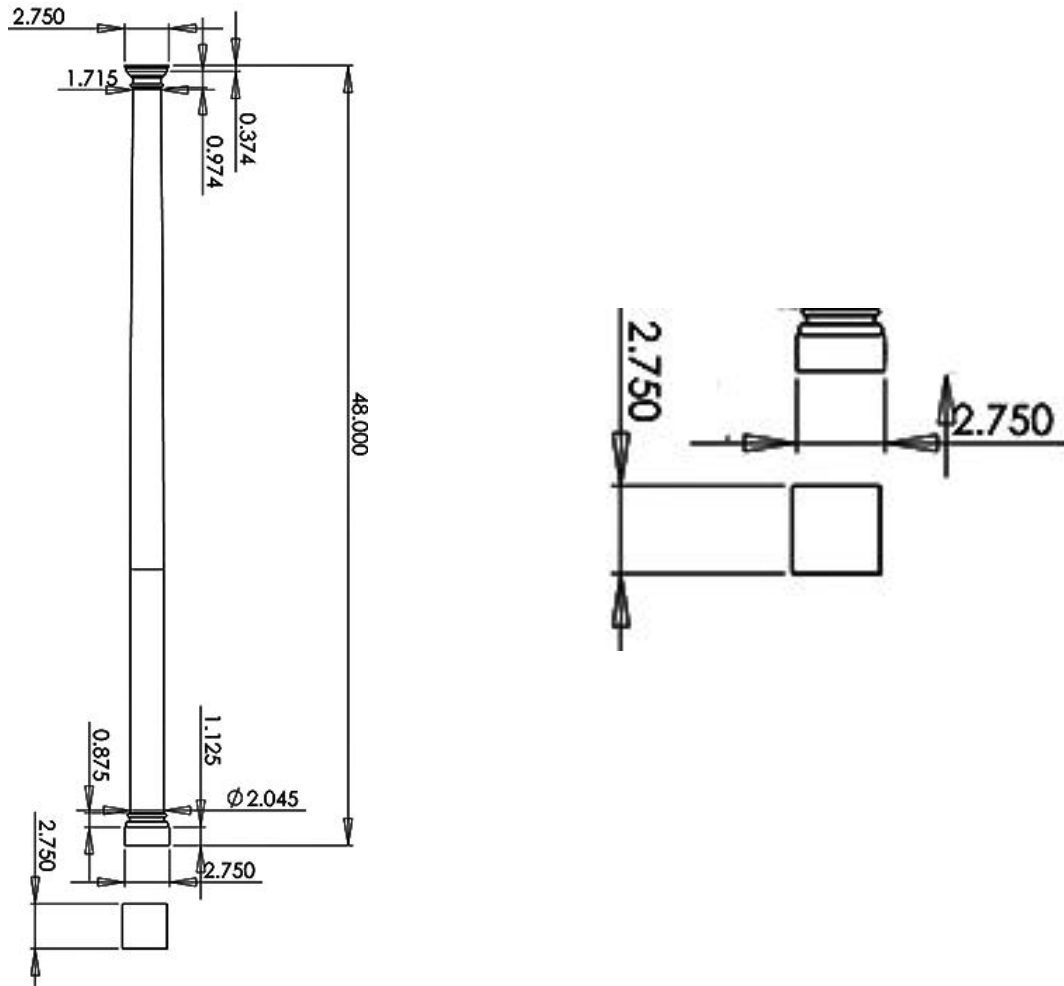

FIREPLACE / MANTEL COLUMNS

PLAIN, TAPERED – 2” x 4’-0”

SPECIFICATIONS

Bottom Diameter:	Top Diameter:	Overall Height:	Abacus Width:
2"	1-3/4"	48"	2-3/4"
Abacus Height:	Capital Width:	Plinth Width:	Plinth Height:
3/8"	2-3/8"	2-3/4"	1-1/8"