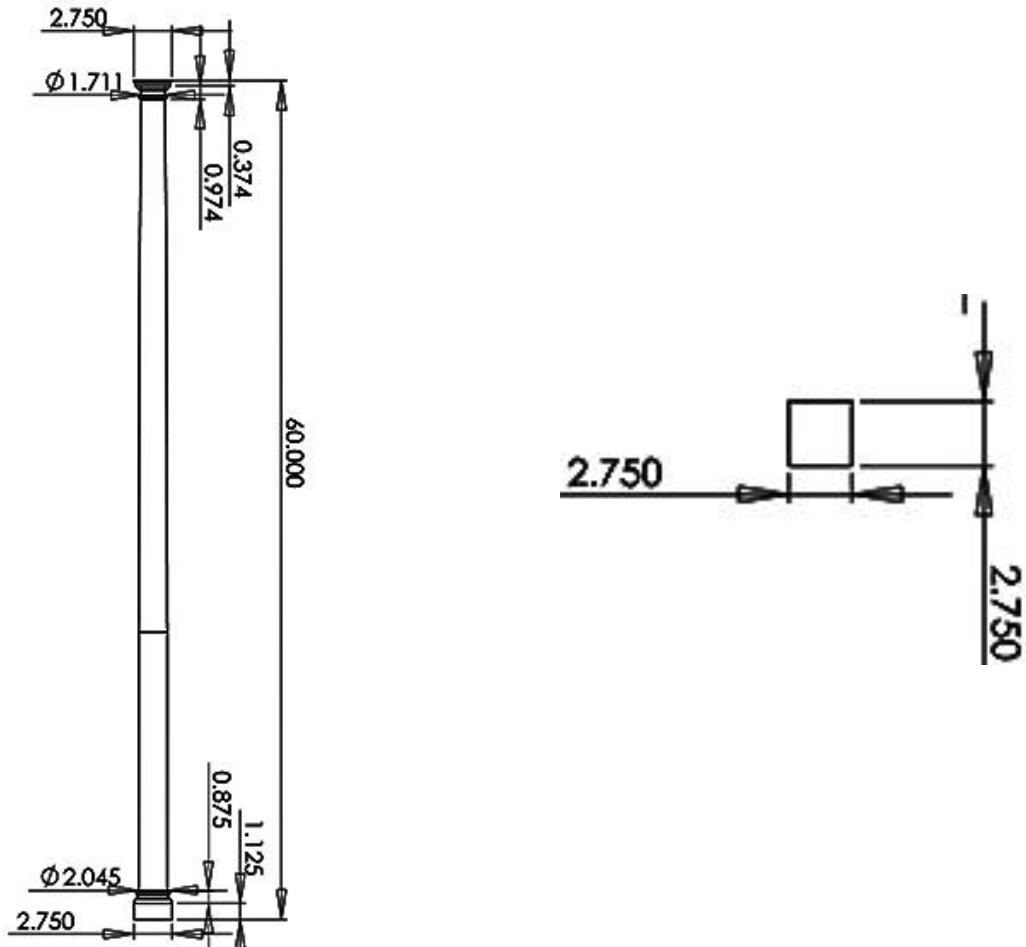

FIREPLACE / MANTEL COLUMNS

PLAIN, TAPERED – 2" x 5'-0"

SPECIFICATIONS

Bottom Diameter:	Top Diameter:	Overall Height:	Abacus Width:
2"	1-3/4"	60"	2-3/4"
Abacus Height:	Capital Width:	Plinth Width:	Plinth Height:
3/8"	2-3/8"	2-3/4"	1-1/8"