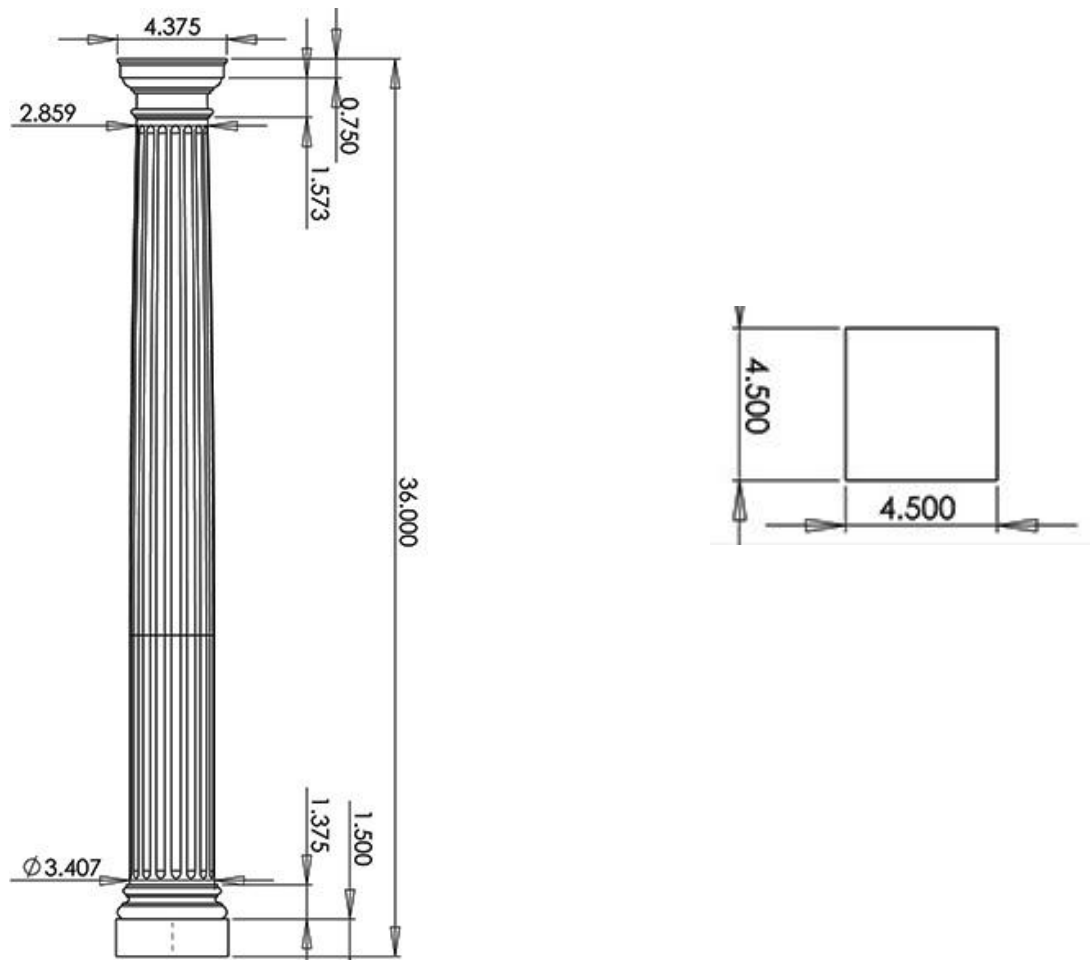

FIREPLACE / MANTEL COLUMNS

FLUTED, TAPERED – 4a” x 3’-0”

SPECIFICATIONS

Bottom Diameter:	Top Diameter:	Overall Height:	Abacus Width:
3-3/8"	2-7/8"	36"	4-3/8"
Abacus Height:	Capital Width:	Plinth Width:	Plinth Height:
3/4"	4"	4-1/2"	1-1/2"

WHITE
PINE