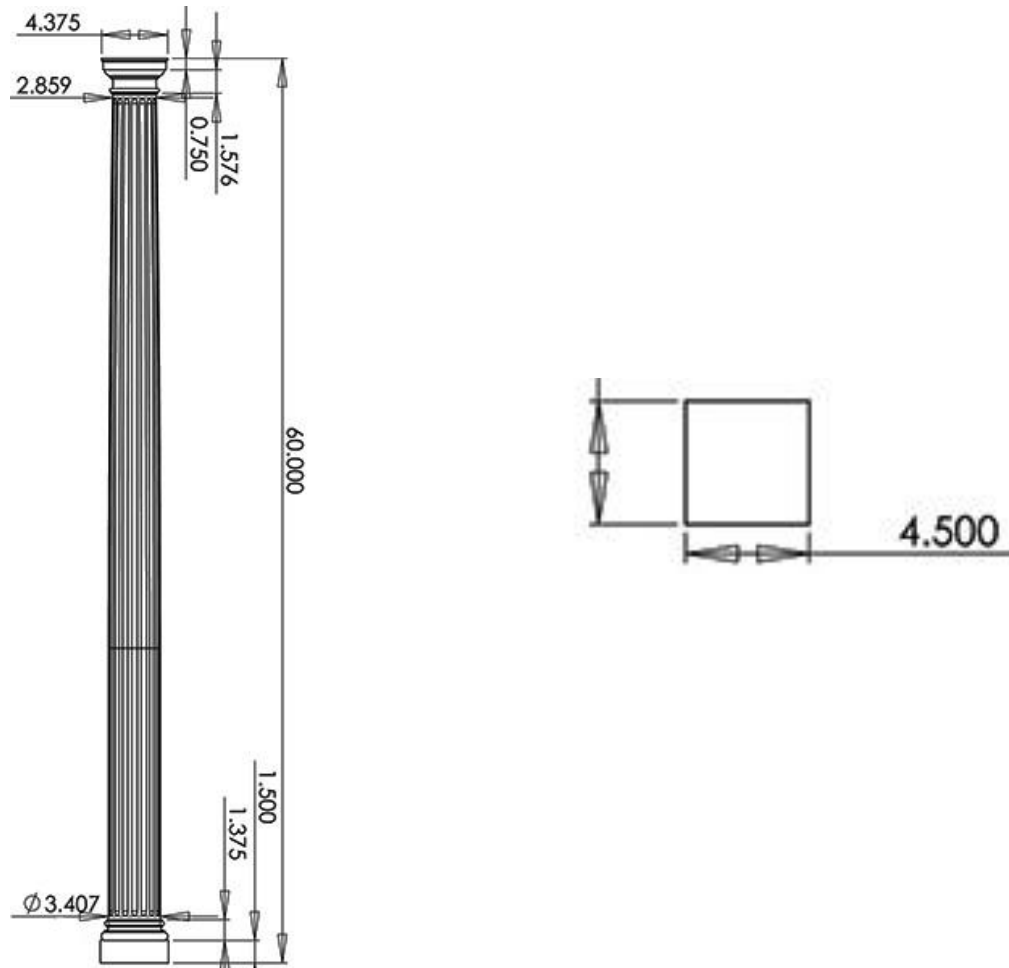

FIREPLACE / MANTEL COLUMNS

FLUTED, TAPERED – 4a” x 5’-0”

SPECIFICATIONS

Bottom Diameter:	Top Diameter:	Overall Height:	Abacus Width:
3-3/8"	2-7/8"	60"	4-3/8"
Abacus Height:	Capital Width:	Plinth Width:	Plinth Height:
3/4"	4"	4-1/2"	1-1/2"

WHITE
PINE