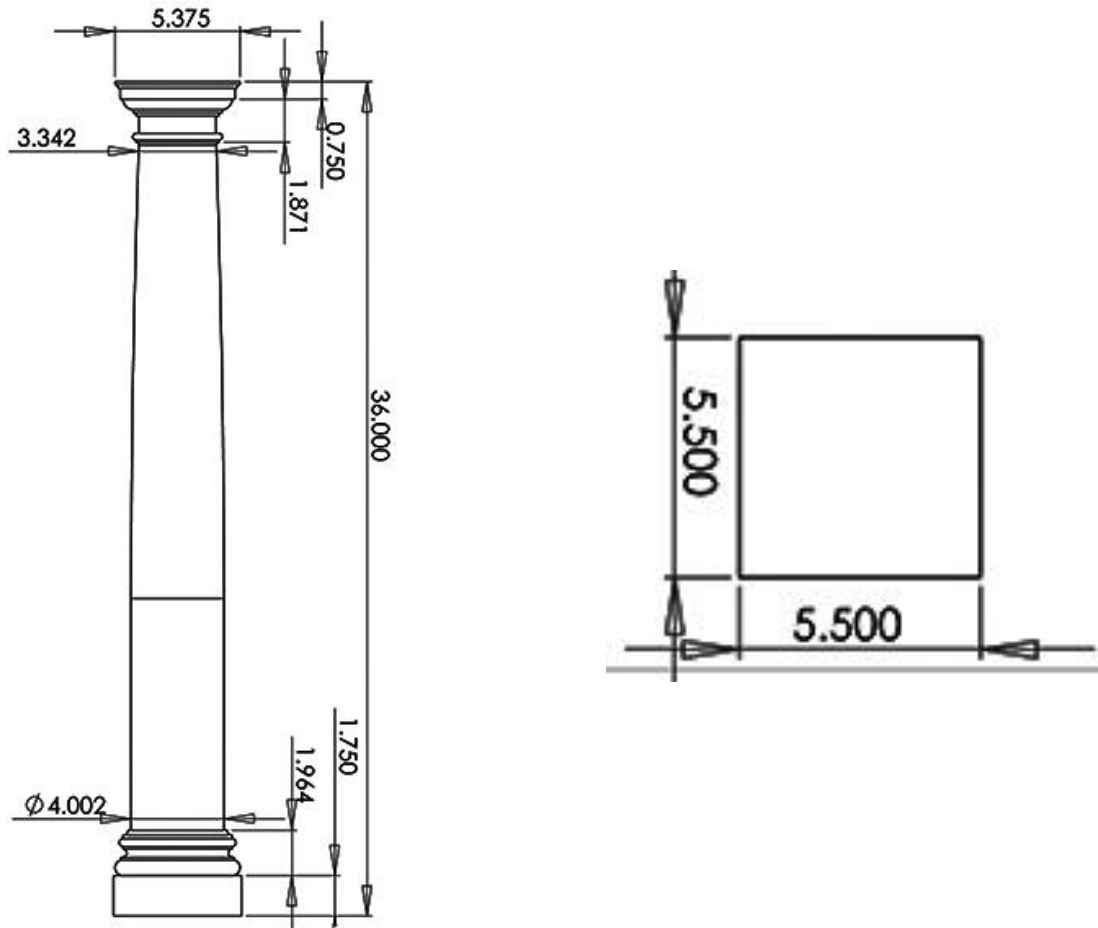

FIREPLACE / MANTEL COLUMNS

PLAIN, TAPERED – 4b” x 3’-0”

SPECIFICATIONS

Bottom Diameter:	Top Diameter:	Overall Height:	Abacus Width:
4"	3-3/8"	36"	5-3/8"
Abacus Height:	Capital Width:	Plinth Width:	Plinth Height:
3/4"	4-3/4"	5-1/2"	1-3/4"