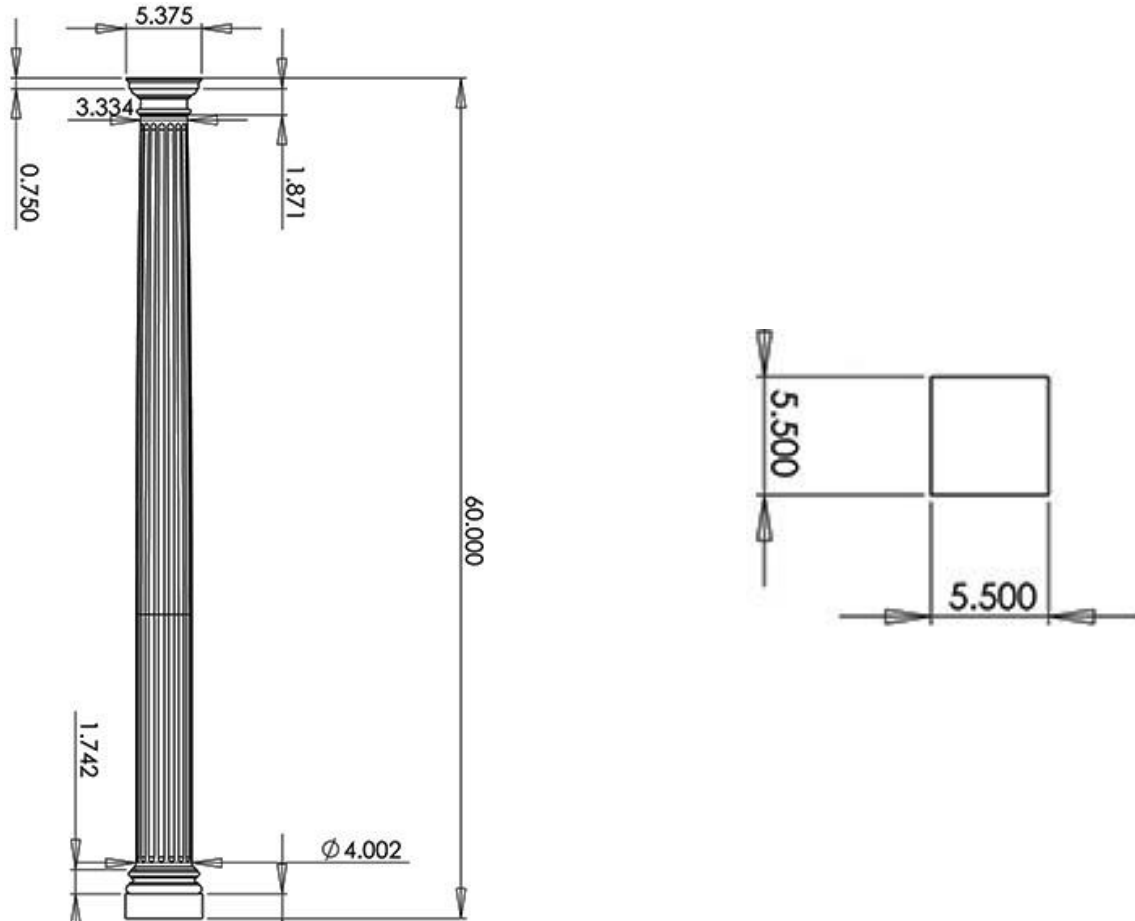

FIREPLACE / MANTEL COLUMNS

FLUTED, TAPERED – 4b” x 5’-0”

SPECIFICATIONS

Bottom Diameter:	Top Diameter:	Overall Height:	Abacus Width:
4”	3-3/8”	60”	5-3/8”
Abacus Height:	Capital Width:	Plinth Width:	Plinth Height:
3/4”	4-3/4”	5-1/2”	1-3/4”