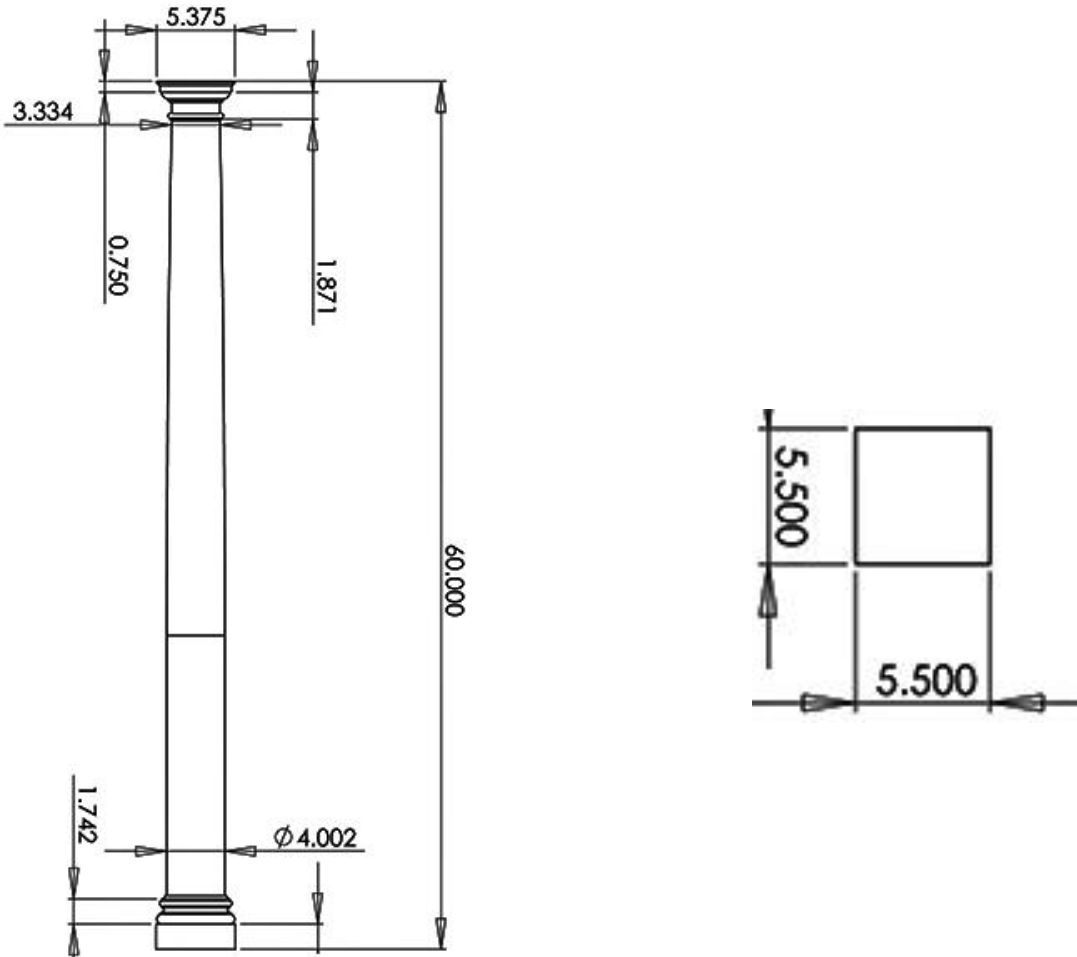

FIREPLACE / MANTEL COLUMNS

PLAIN, TAPERED – 4b” x 5’-0”

SPECIFICATIONS

Bottom Diameter:	Top Diameter:	Overall Height:	Abacus Width:
4"	3-3/8"	60"	5-3/8"
Abacus Height:	Capital Width:	Plinth Width:	Plinth Height:
3/4"	4-3/4"	5-1/2"	1-3/4"