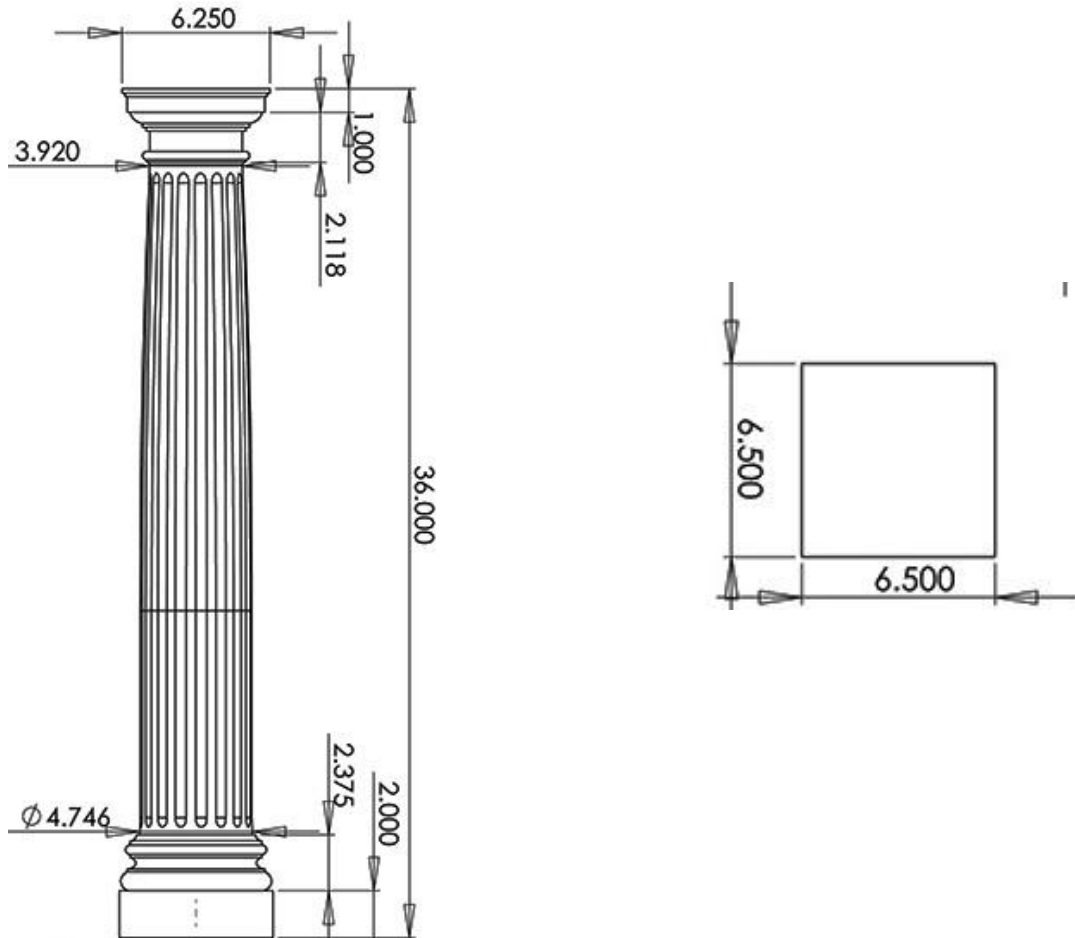

FIREPLACE / MANTEL COLUMNS

FLUTED, TAPERED – 5” x 3’-0”

SPECIFICATIONS

Bottom Diameter:	Top Diameter:	Overall Height:	Abacus Width:
4-3/4"	4"	36"	6-1/4"
Abacus Height:	Capital Width:	Plinth Width:	Plinth Height:
1"	5-1/2"	6-1/2"	2"