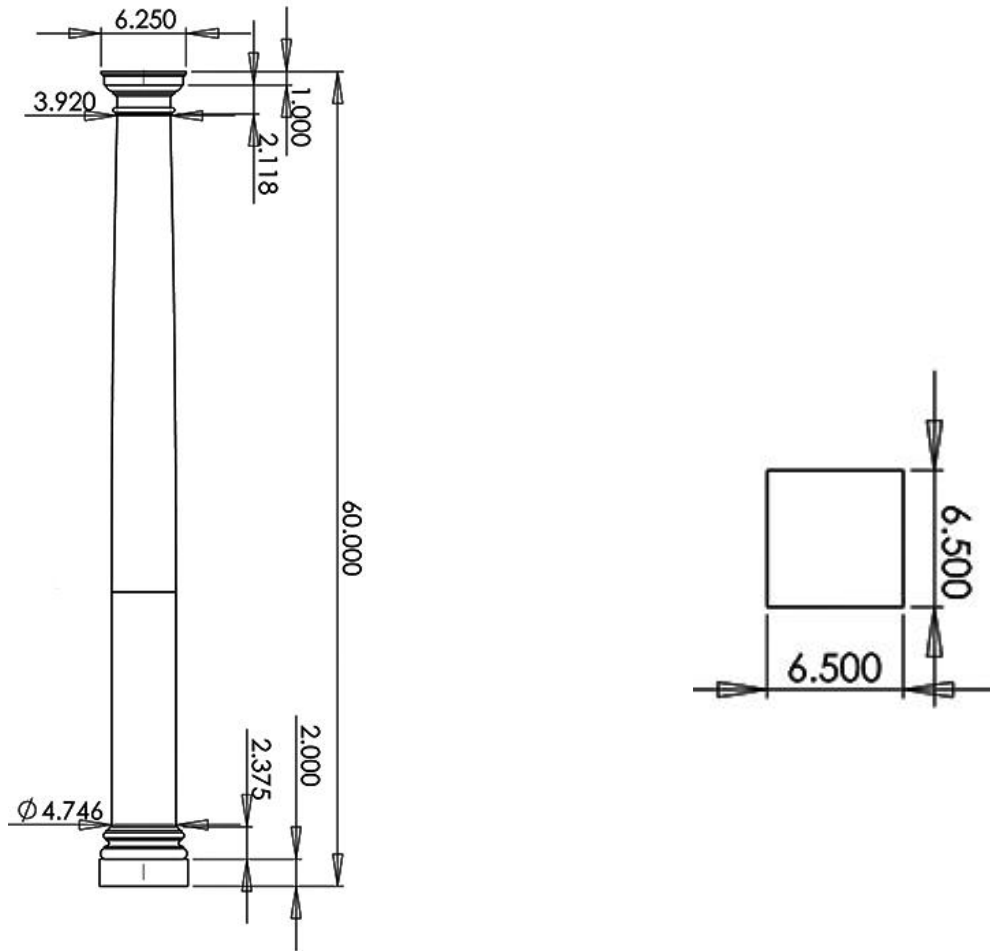

FIREPLACE / MANTEL COLUMNS

PLAIN, TAPERED – 5" x 5'-0"

SPECIFICATIONS

Bottom Diameter:	Top Diameter:	Overall Height:	Abacus Width:
4-3/4"	4"	60"	6-1/4"
Abacus Height:	Capital Width:	Plinth Width:	Plinth Height:
1"	5-1/2"	6-1/2"	2"