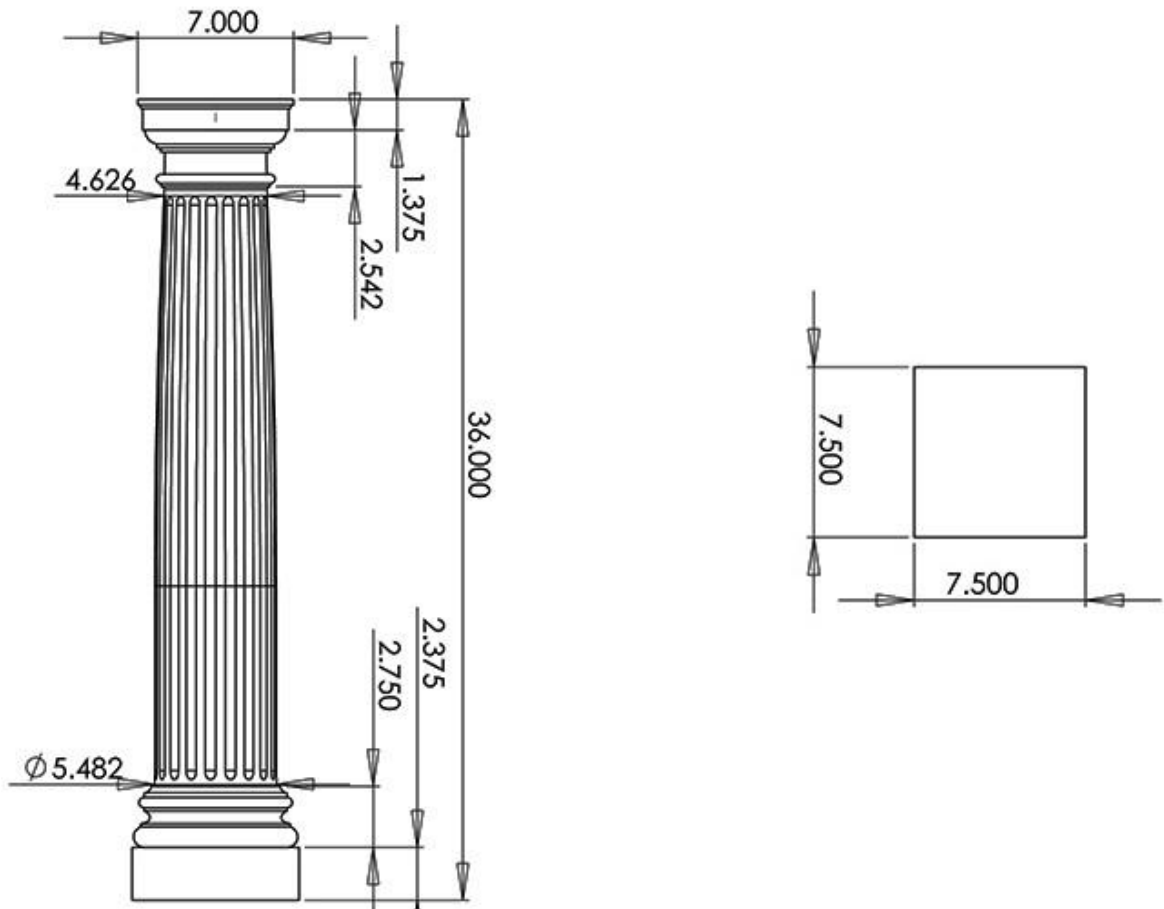

FIREPLACE / MANTEL COLUMNS

FLUTED, TAPERED – 6” x 3’-0”

SPECIFICATIONS

Bottom Diameter:	Top Diameter:	Overall Height:	Abacus Width:
5-1/2"	4-5/8"	36"	7"
Abacus Height:	Capital Width:	Plinth Width:	Plinth Height:
1-3/8"	6-3/8"	7-1/2"	2-3/8"