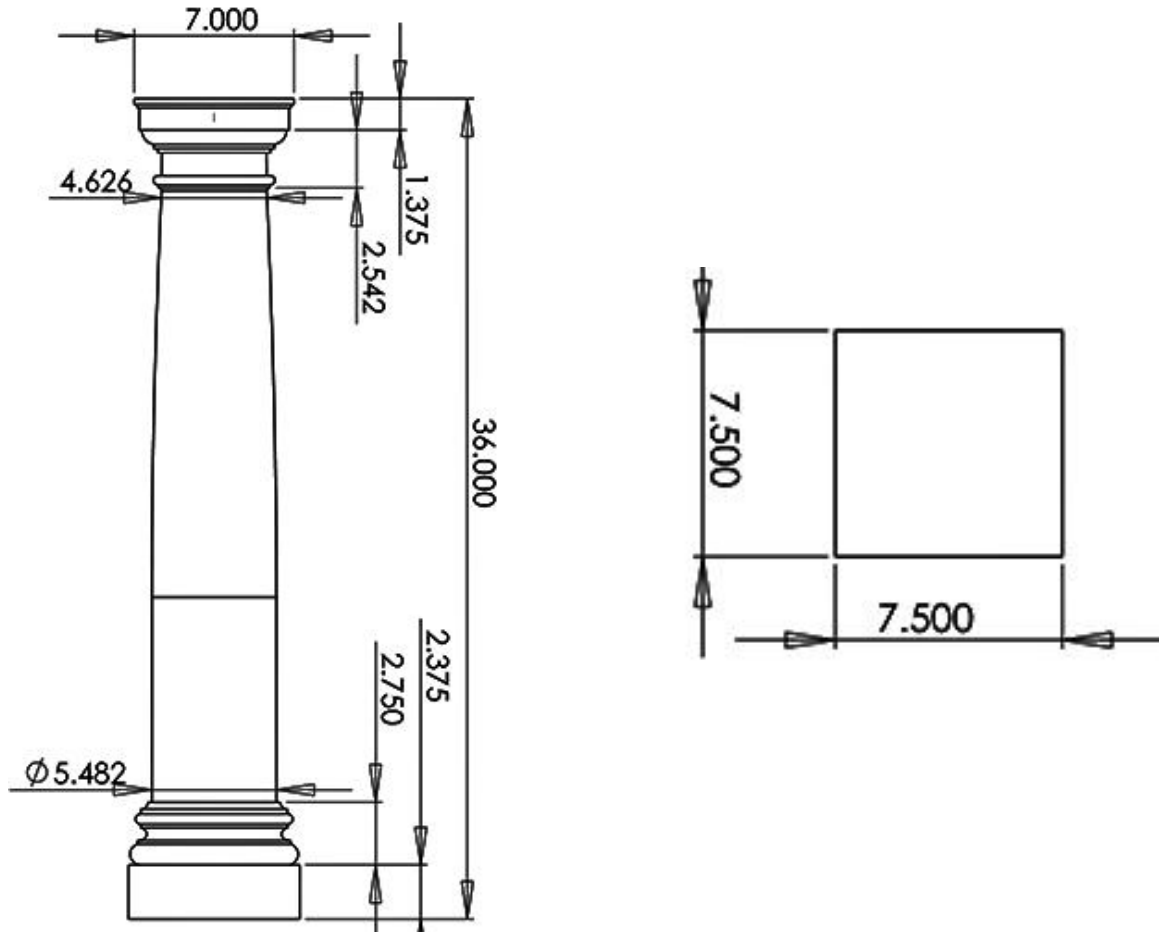

FIREPLACE / MANTEL COLUMNS

PLAIN, TAPERED – 6" x 3'-0"

SPECIFICATIONS

Bottom Diameter:	Top Diameter:	Overall Height:	Abacus Width:
5-1/2"	4-5/8"	36"	7"
Abacus Height:	Capital Width:	Plinth Width:	Plinth Height:
1-3/8"	6-3/8"	7-1/2"	2-3/8"