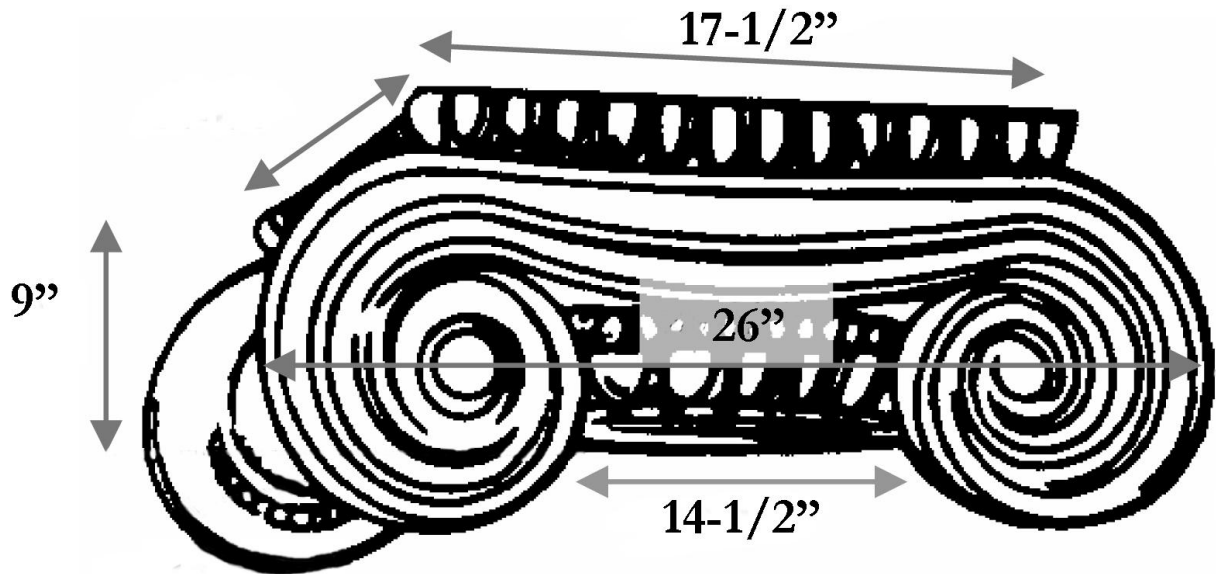

CHADSWORTH INCORPORATED

CAST RESIN CAPITALS

14-1/2" GREEK ERECHTHEUM

SPECIFICATIONS

Load Bearing:	Yes
Material:	Cast Polyester Resin
Base Width:	14-1/2"
Height:	9"
Abacus:	17-1/2"
Scroll to Scroll:	26"