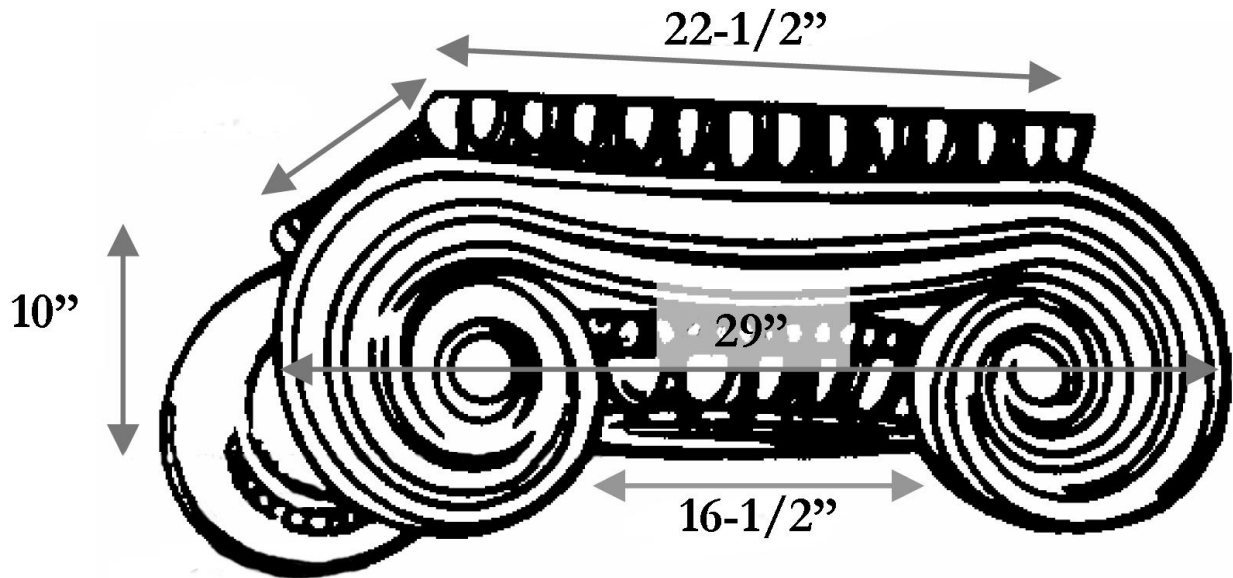

CHADSWORTH INCORPORATED

CAST RESIN CAPITALS

16-1/2" GREEK ERECHTHEUM

SPECIFICATIONS

Load Bearing:	Yes
Material:	Cast Polyester Resin
Base Width:	16-1/2"
Height:	10"
Abacus:	22-1/2"
Scroll to Scroll:	29"