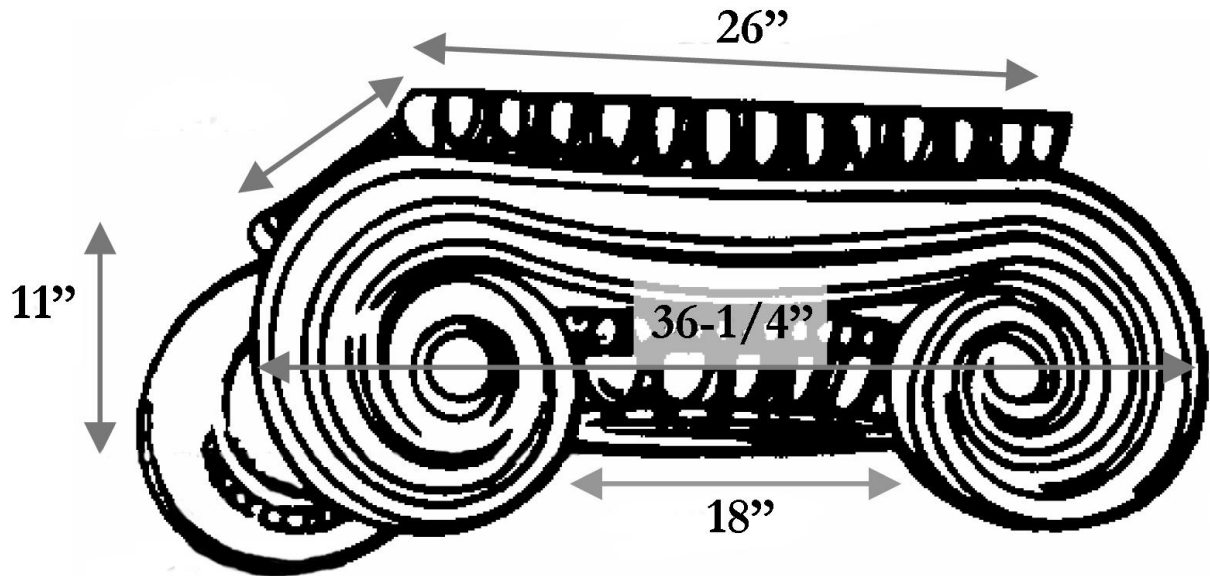

## CAST RESIN CAPITALS

### 18" GREEK ERECHTHEUM

#### SPECIFICATIONS

Load Bearing:	Yes
Material:	Cast Polyester Resin
Base Width:	18"
Height:	11"
Abacus:	26"
Scroll to Scroll:	36-1/4"