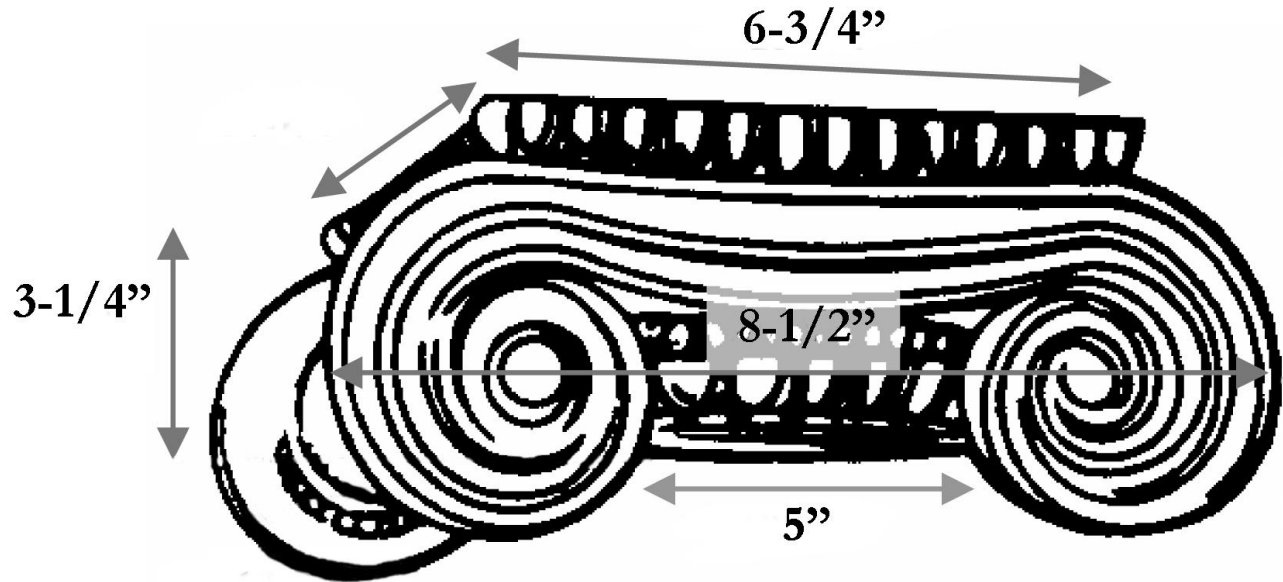

CHADSWORTH INCORPORATED

CAST RESIN CAPITALS

5" GREEK ERECHTHEUM

SPECIFICATIONS

Load Bearing:	Yes
Material:	Cast Polyester Resin
Base Width:	5"
Height:	3-1/4"
Abacus:	6-3/4"
Scroll to Scroll:	8-1/2"