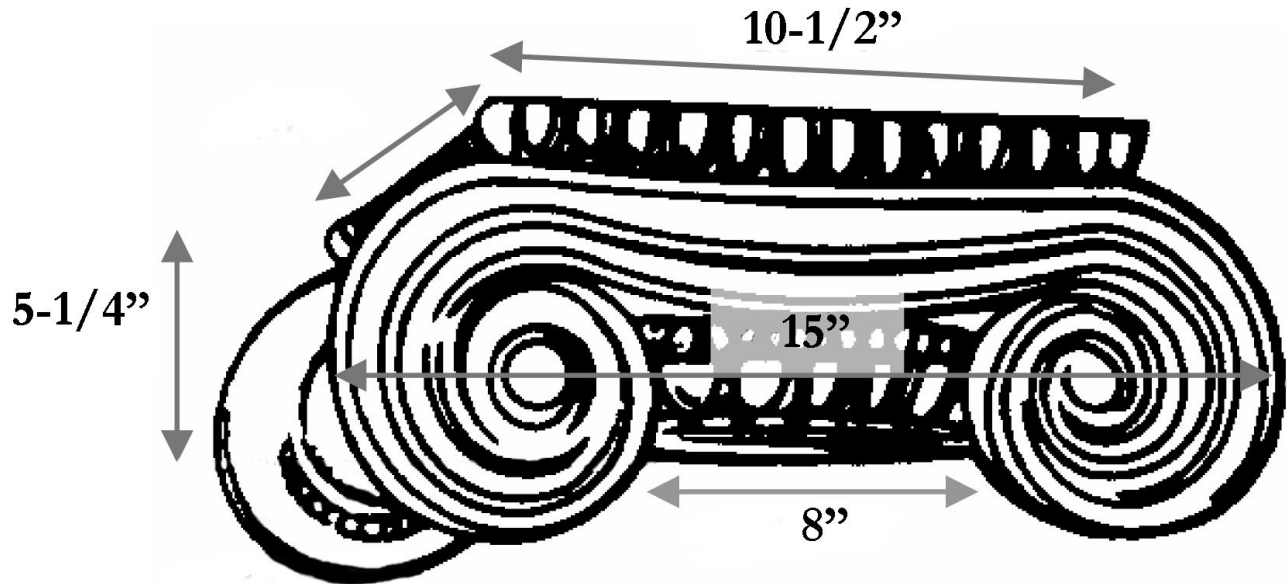

CHADSWORTH INCORPORATED

CAST RESIN CAPITALS

8" GREEK ERECHTHEUM

SPECIFICATIONS

Load Bearing:	Yes
Material:	Cast Polyester Resin
Base Width:	8"
Height:	5-1/4"
Abacus:	10-1/2"
Scroll to Scroll:	15"