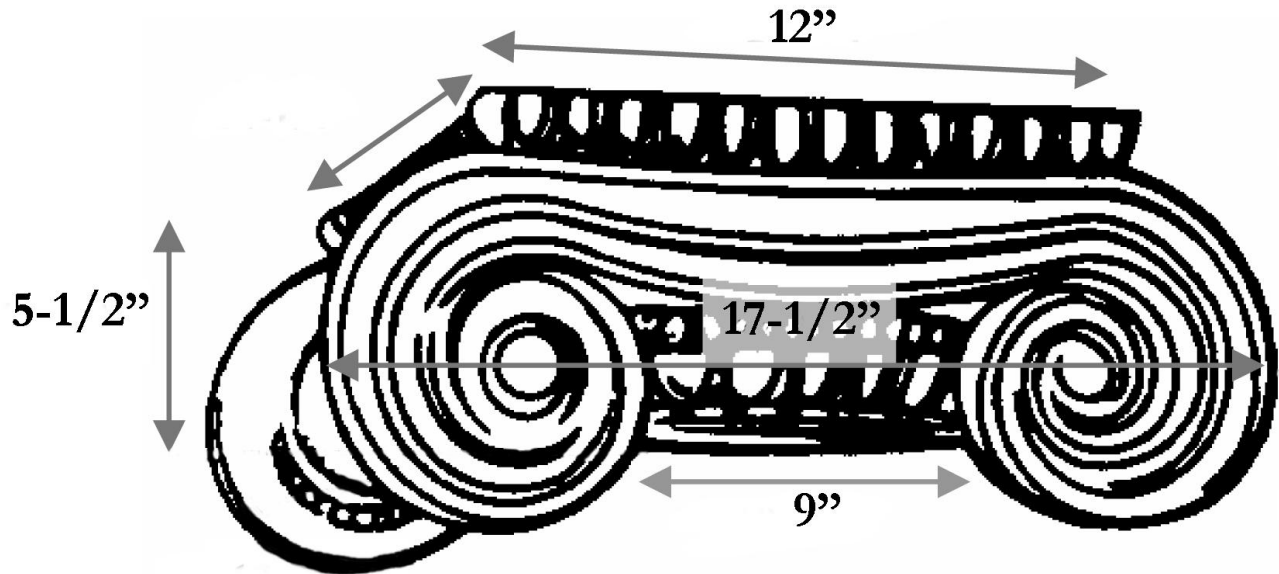

CHADSWORTH INCORPORATED

CAST RESIN CAPITALS

9" GREEK ERECHTHEUM

SPECIFICATIONS

Load Bearing:	Yes
Material:	Cast Polyester Resin
Base Width:	9"
Height:	5-1/2"
Abacus:	12"
Scroll to Scroll:	17-1/2"