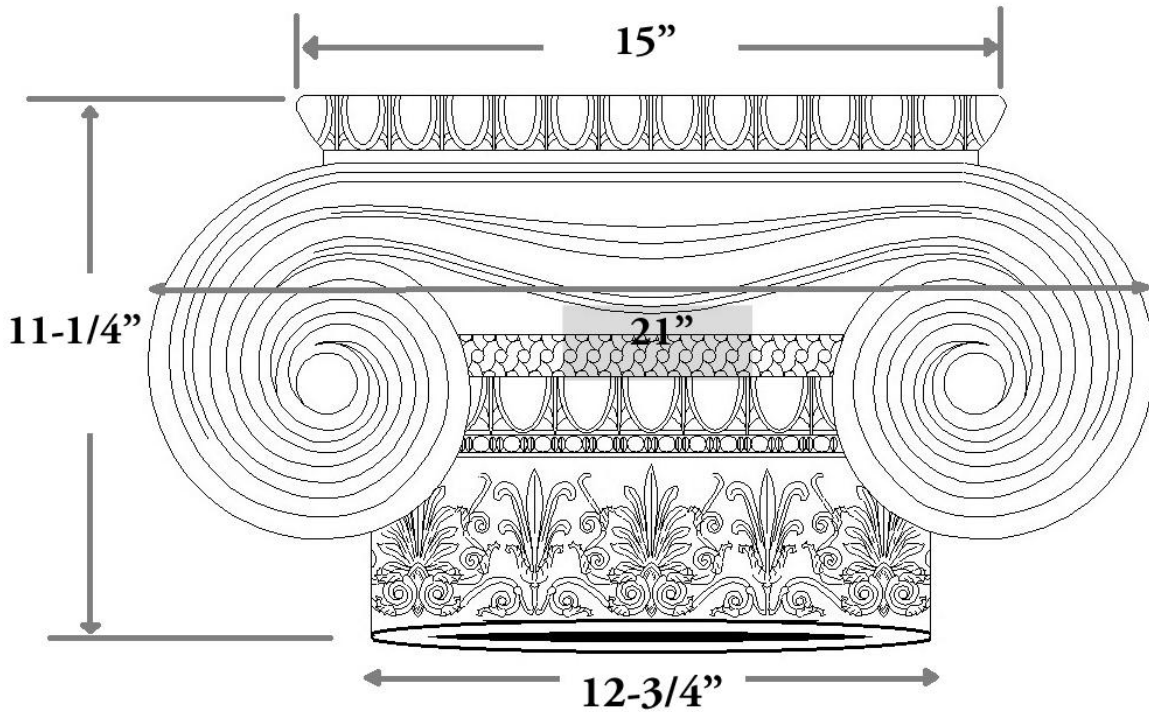

CHADSWORTH INCORPORATED

CAST RESIN CAPITALS

12-3/4" GREEK ERECHTHEUM WITH NECKING

SPECIFICATIONS

Load Bearing:	Yes
Material:	Cast Polyester Resin
Diameter:	12-3/4"
Height:	11-1/4"
Abacus:	15"
Scroll to Scroll:	21"