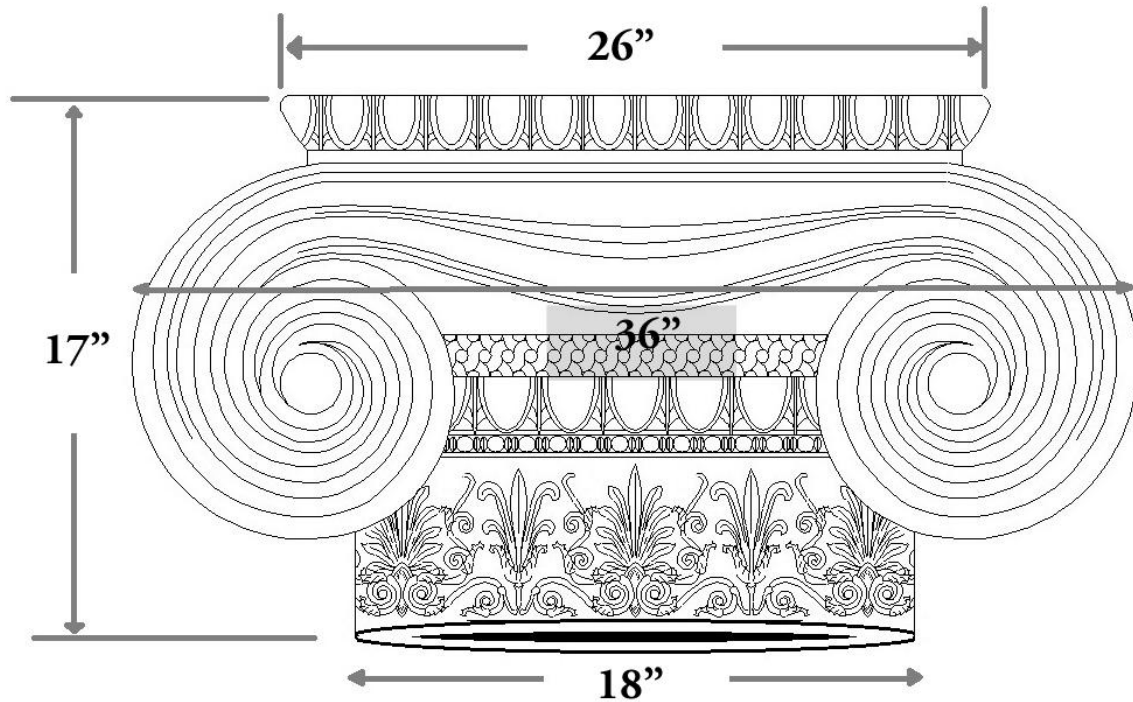

CHADSWORTH INCORPORATED

CAST RESIN CAPITALS

18" GREEK ERECHTHEUM WITH NECKING

SPECIFICATIONS

| | |
|-------------------|----------------------|
| Load Bearing: | Yes |
| Material: | Cast Polyester Resin |
| Diameter: | 18" |
| Height: | 17" |
| Abacus: | 26" |
| Scroll to Scroll: | 36" |