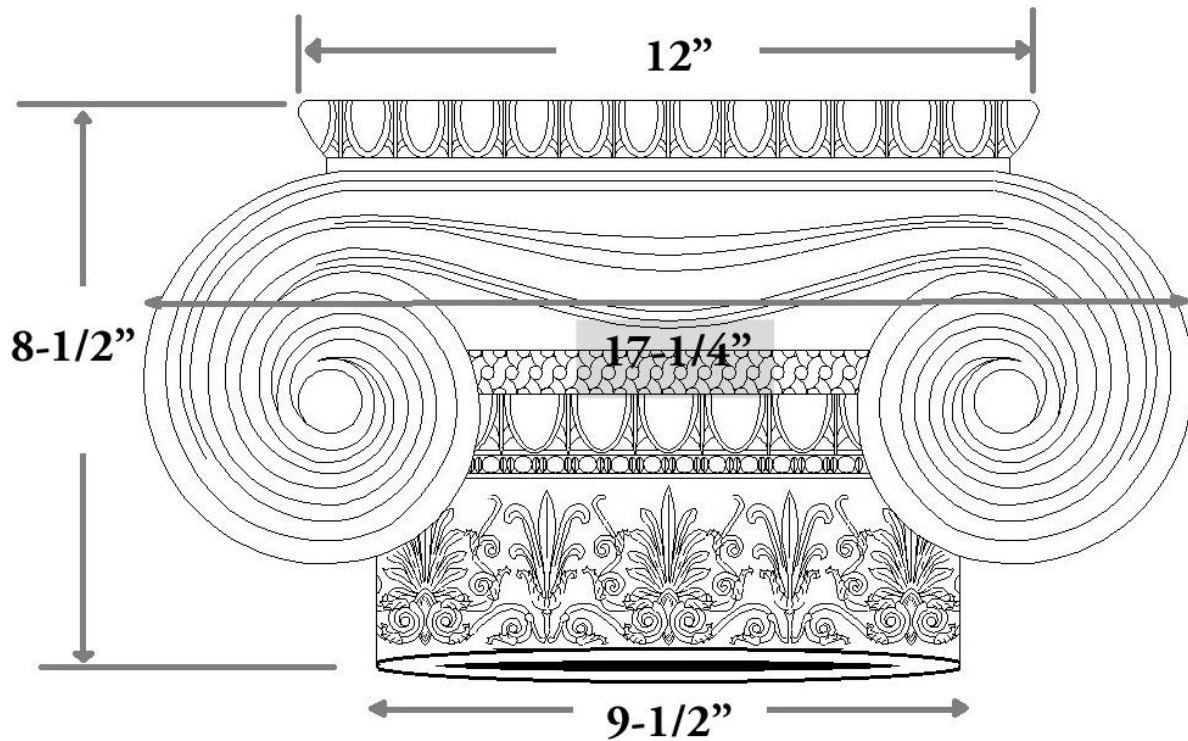

CHADSWORTH INCORPORATED

CAST RESIN CAPITALS

9-1/2" GREEK ERECHTHEUM WITH NECKING

SPECIFICATIONS

Load Bearing:	Yes
Material:	Cast Polyester Resin
Diameter:	9-1/2"
Height:	8-1/2"
Abacus:	12"
Scroll to Scroll:	17-1/4"