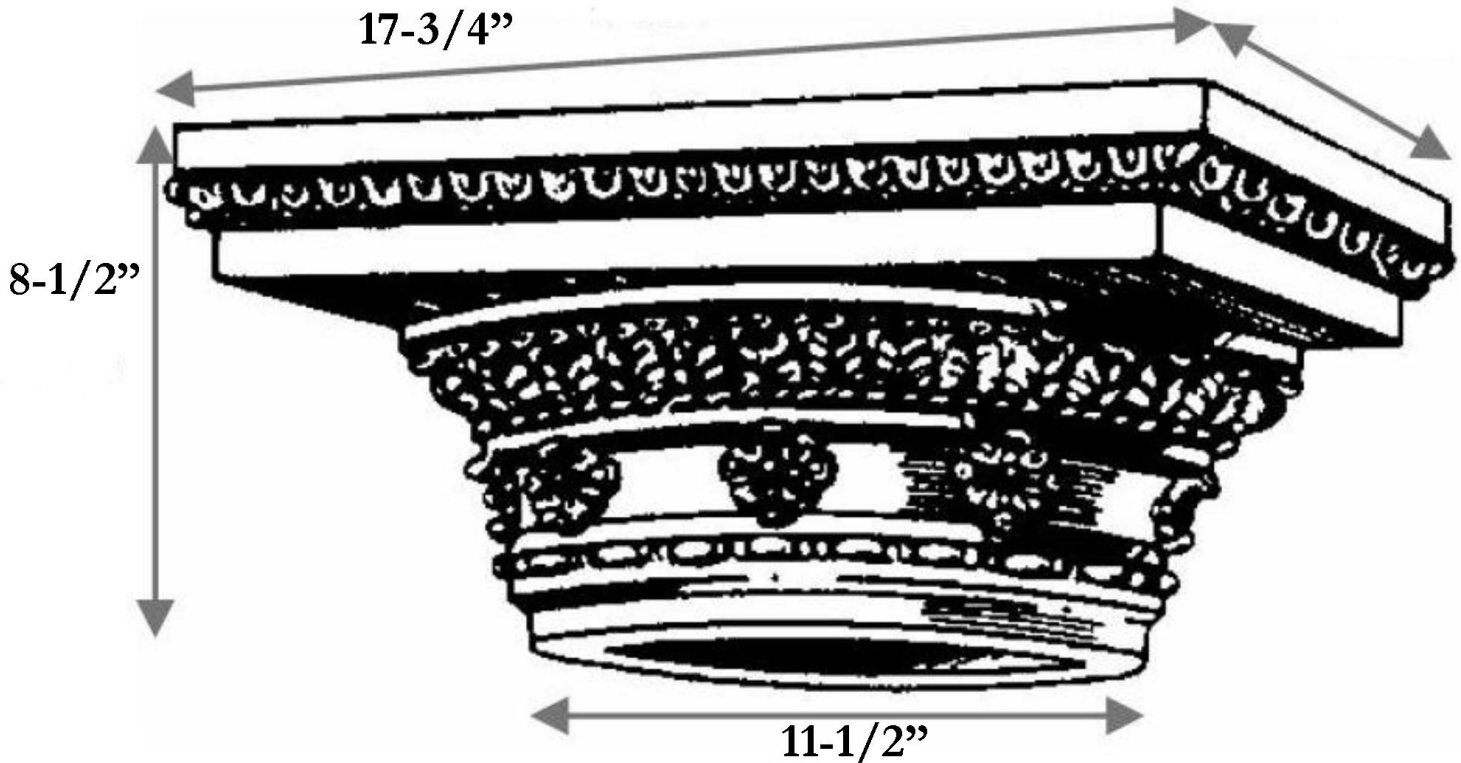

CHADSWORTH INCORPORATED

CAST RESIN CAPITALS

11-1/2" DECORATIVE ROMAN DORIC

SPECIFICATIONS

Load Bearing:	Yes
Material:	Cast Polyester Resin
Base Width:	11-1/2"
Height:	8-1/2"
Abacus:	17-3/4"

CHADSWORTH INCORPORATED ▪ 277 NORTH FRONT STREET ▪ HISTORIC WILMINGTON, NC 28401