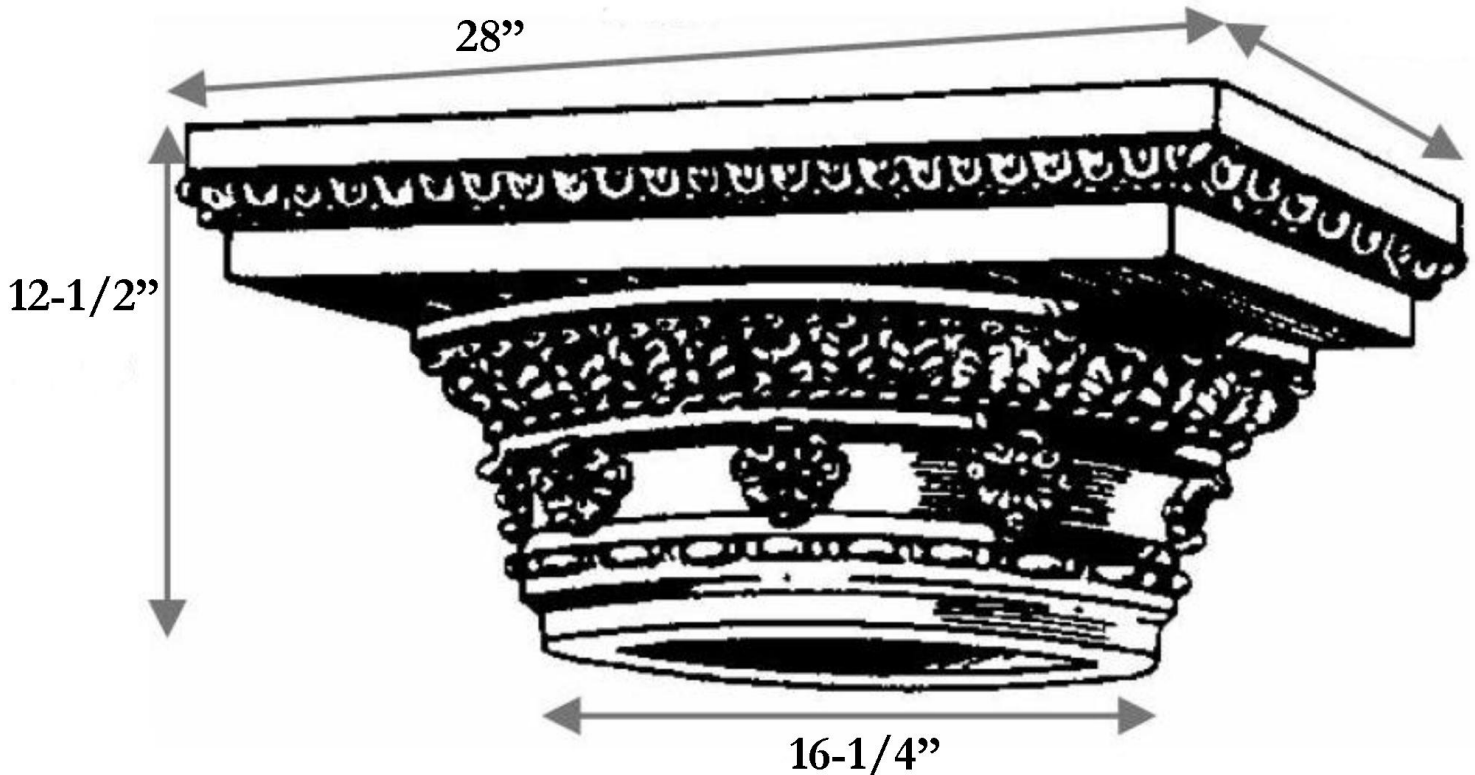

## CAST RESIN CAPITALS

16-1/4" DECORATIVE ROMAN DORIC

### SPECIFICATIONS

Load Bearing:	Yes
Material:	Cast Polyester Resin
Base Width:	16-1/4"
Height:	12-1/2"
Abacus:	28"

CHADSWORTH INCORPORATED ▪ 277 NORTH FRONT STREET ▪ HISTORIC WILMINGTON, NC 28401

PHONE: 1.800.486.2118 ▪ FAX: 910.763.3191 ▪ E-MAIL: sales@columns.com