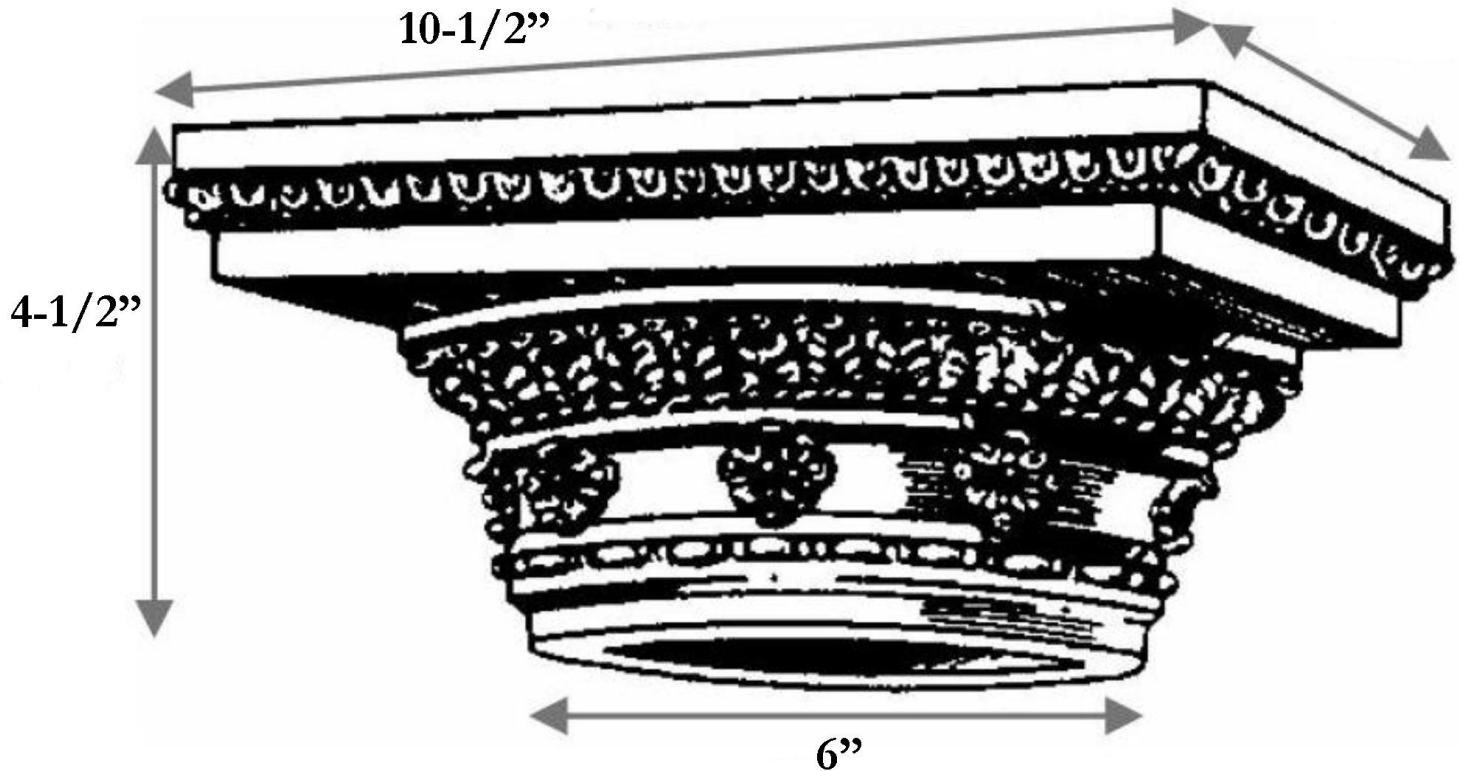

## CAST RESIN CAPITALS

#### SPECIFICATIONS

Load Bearing:	Yes
Material:	Cast Polyester Resin
Base Width:	6"
Height:	4-1/2"
Abacus:	10-1/2"