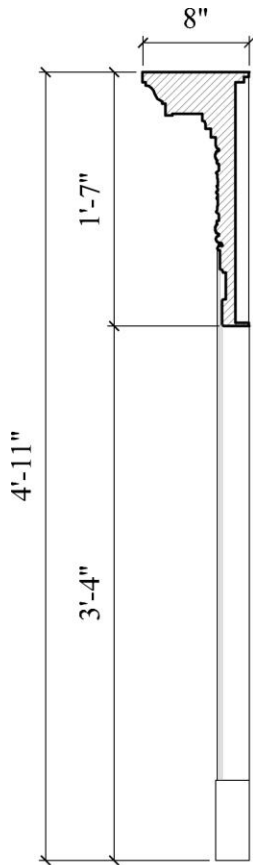

CHADSWORTH COLUMNS

1-800-COLUMNS

FIREPLACE MANTEL SPECIFICATIONS – WOOD

Part #: MA-60751-6
Marble Allowance: 1"

Name: Colonial Fireplace Mantel
 Claw Foot with Winged Scrolls

Out. Dim.: (W): 81" x (H): 59" x (D): 8"
Open. Dim.: (W): 52" x (H): 40"

APPROVED _____

APPROXIMATE LEAD TIME ____ WEEK(S)
 AFTER APPROVED SHOP DRAWINGS

CHADSWORTH'S 1.800.COLUMNS

277 NORTH FRONT STREET
 HISTORIC WILMINGTON, NC 28401

www.COLUMNS.com

CUSTOMER
