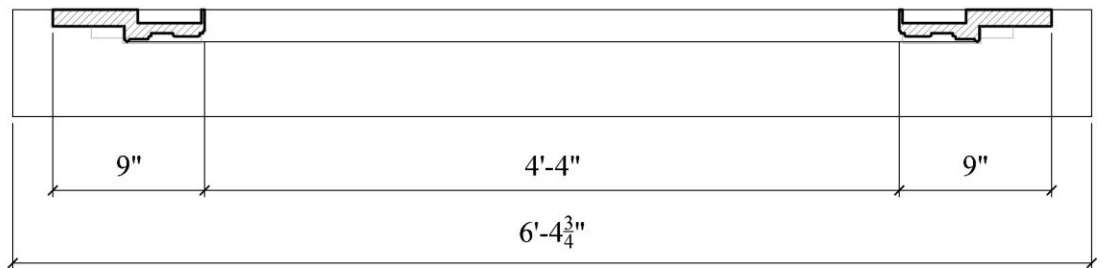

CHADSWORTH COLUMNS

1-800-COLUMNS

FIREPLACE MANTEL SPECIFICATIONS – WOOD

Part #: MA-60751-6
Marble Allowance: 1"

Name: Colonial Fireplace Mantel
 Claw Foot with Winged Scrolls

Out. Dim.: (W): 81" x (H): 59" x (D): 8"
Open. Dim.: (W): 52" x (H): 40"

APPROVED _____

APPROXIMATE LEAD TIME ____ WEEK(S)
 AFTER APPROVED SHOP DRAWINGS

CHADSWORTH'S 1.800.COLUMNS

277 NORTH FRONT STREET
 HISTORIC WILMINGTON, NC 28401

www.COLUMNS.com

CUSTOMER
