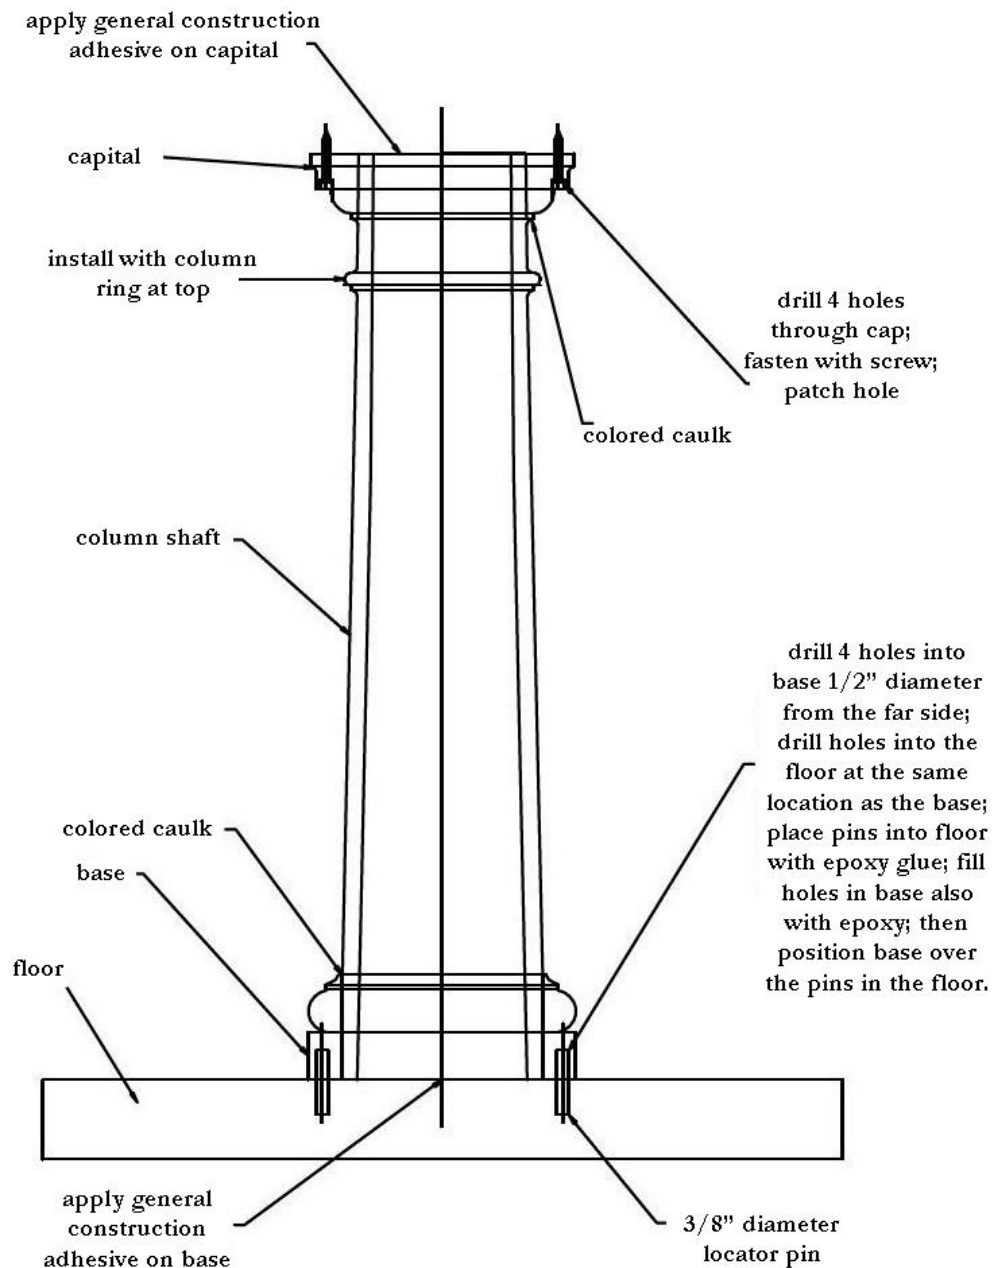

CHADSWORTH COLUMNS

CLASSIC STONE COLUMNS – INSTALLATION

INSTALLING TEXTURED / FINISHED COLUMNS

NOTE: Please read this entire instruction manual before assembly.

IMPORTANT: Handle pre-finished column with care. Do not remove plastic wrap until after installation.

CLEANING: Use soap and water, Tilex or equivalent to clean columns. Do NOT use bleach or other harsh chemicals.

Column Alteration: Use circular saw with carbide tipped blade if cut to height is needed.