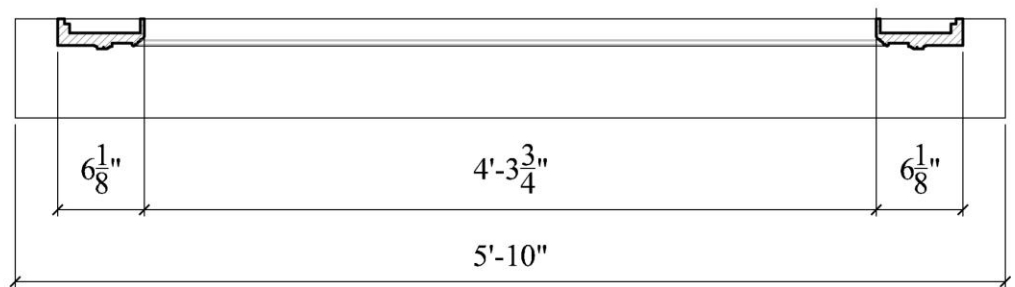

CHADSWORTH COLUMNS

1-800-COLUMNS

FIREPLACE MANTEL SPECIFICATIONS – WOOD

Part #: MA-80751-6

Marble Allowance: 1"

Name: Colonial Fireplace Mantel
Mantel with Ribbons & Swags

Out. Dim.: (W): 70" x (H): 52" x (D): 7"

Open. Dim.: (W): 52" x (H): 40"

APPROVED _____

APPROXIMATE LEAD TIME ____ WEEK(S)
AFTER APPROVED SHOP DRAWINGS

CHADSWORTH'S 1.800.COLUMNS

277 NORTH FRONT STREET
HISTORIC WILMINGTON, NC 28401

www.COLUMNS.com