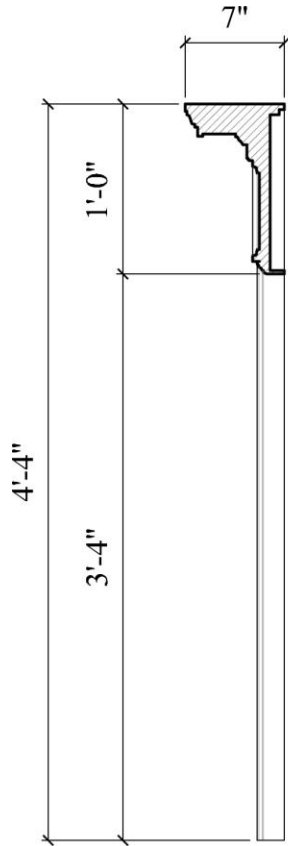

CHADSWORTH COLUMNS

1-800-COLUMNS

FIREPLACE MANTEL SPECIFICATIONS – WOOD

Part #: MA-80751-6

Marble Allowance: 1"

Name: Colonial Fireplace Mantel
Mantel with Ribbons & Swags

Out. Dim.: (W): 70" x (H): 52" x (D): 7"

Open. Dim.: (W): 52" x (H): 40"

APPROVED _____

APPROXIMATE LEAD TIME ____ WEEK(S)
AFTER APPROVED SHOP DRAWINGS

CHADSWORTH'S 1.800.COLUMNS

277 NORTH FRONT STREET
HISTORIC WILMINGTON, NC 28401

www.COLUMNS.com