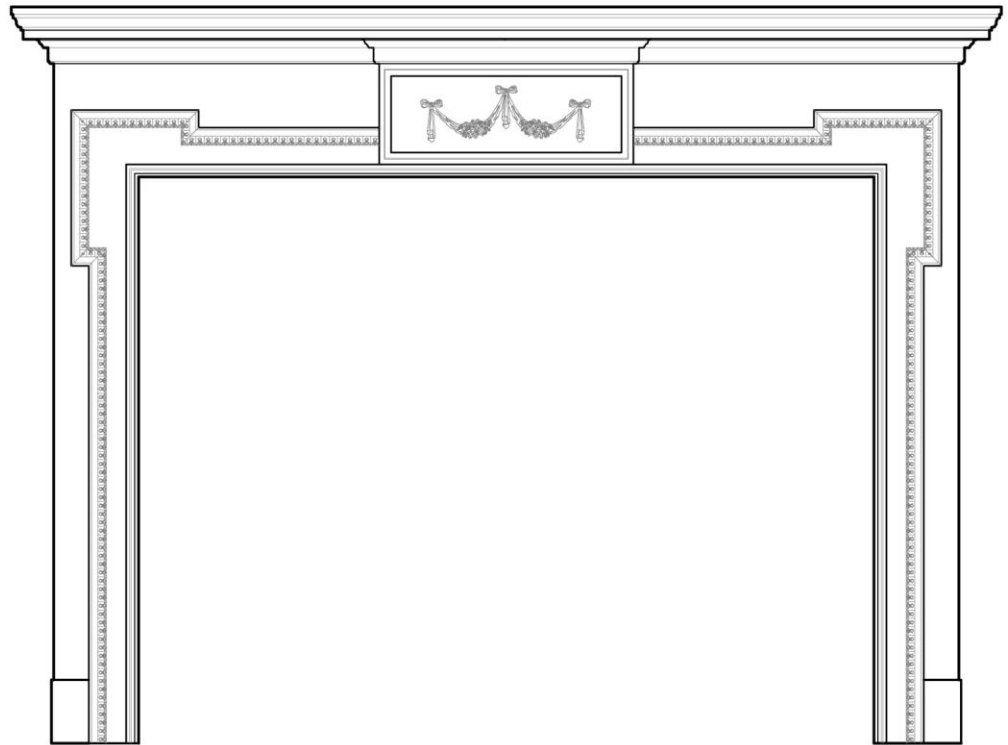

CHADSWORTH COLUMNS

1-800-COLUMNS

FIREPLACE MANTEL SPECIFICATIONS – WOOD

Part #: MA-80751-6

Marble Allowance: 1"

Name: Colonial Fireplace Mantel
Mantel with Ribbons & Swags

Out. Dim.: (W): 70" x (H): 52" x (D): 7"

Open. Dim.: (W): 52" x (H): 40"

APPROVED _____

APPROXIMATE LEAD TIME ____ WEEK(S)
AFTER APPROVED SHOP DRAWINGS

CHADSWORTH'S 1.800.COLUMNS

277 NORTH FRONT STREET
HISTORIC WILMINGTON, NC 28401

www.COLUMNS.com