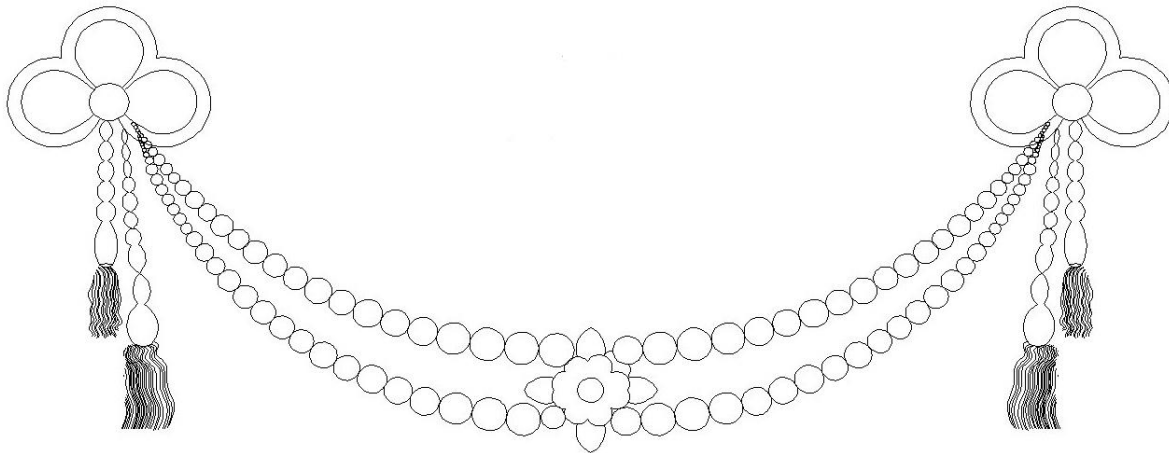

# CHADSWORTH COLUMNS

1-800-COLUMNS

## DECORATIVE COMPO ACCENTS – FESTOON & SWAGS

**Quantity:**

**Material:** Composition

**Name:** Rope & Bead Swag Design

**Part #:** SW-F997-6

**Dimensions:** (W): 6-1/2" x (H): 2-1/2"

**Relief:** -

APPROVED \_\_\_\_\_

APPROXIMATE LEAD TIME \_\_\_\_ WEEK(S)  
AFTER APPROVED SHOP DRAWINGS

**CHADSWORTH'S 1.800.COLUMNS**

277 NORTH FRONT STREET  
HISTORIC WILMINGTON, NC 28401

[www.COLUMNS.com](http://www.COLUMNS.com)

\_\_\_\_\_  
**CUSTOMER**  
\_\_\_\_\_