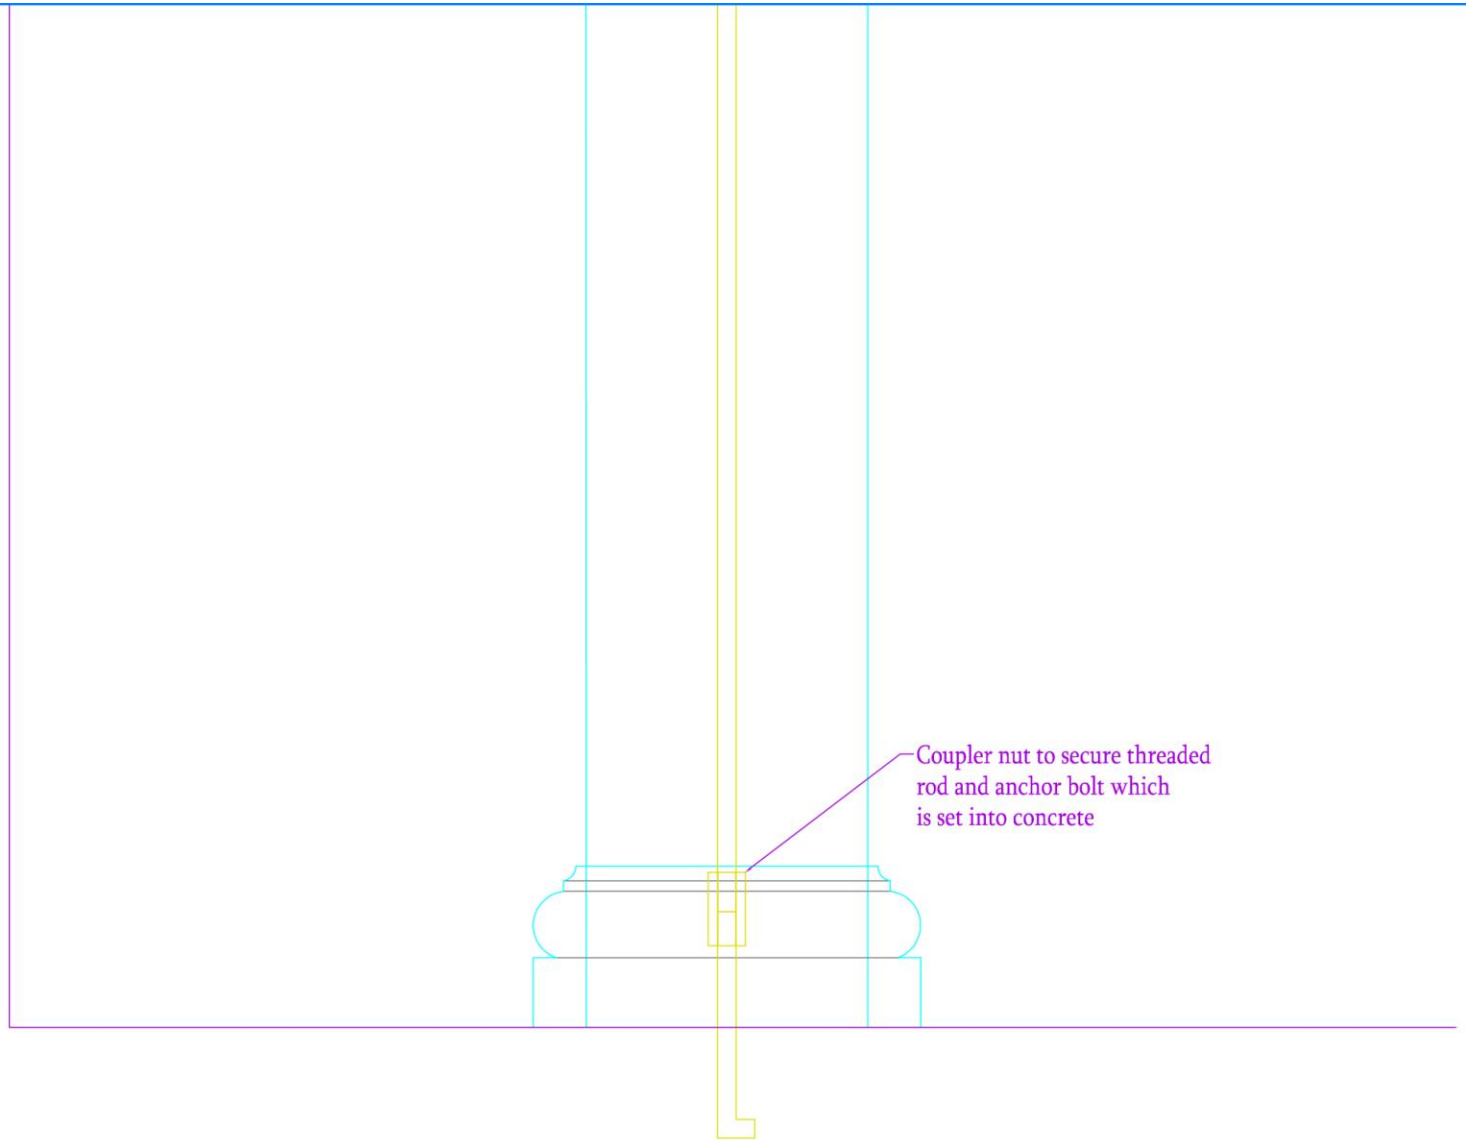

FIBERGLASS PERGOLAS WITH DOVE TAIL – INSTALLATION

www.COLUMNS.com