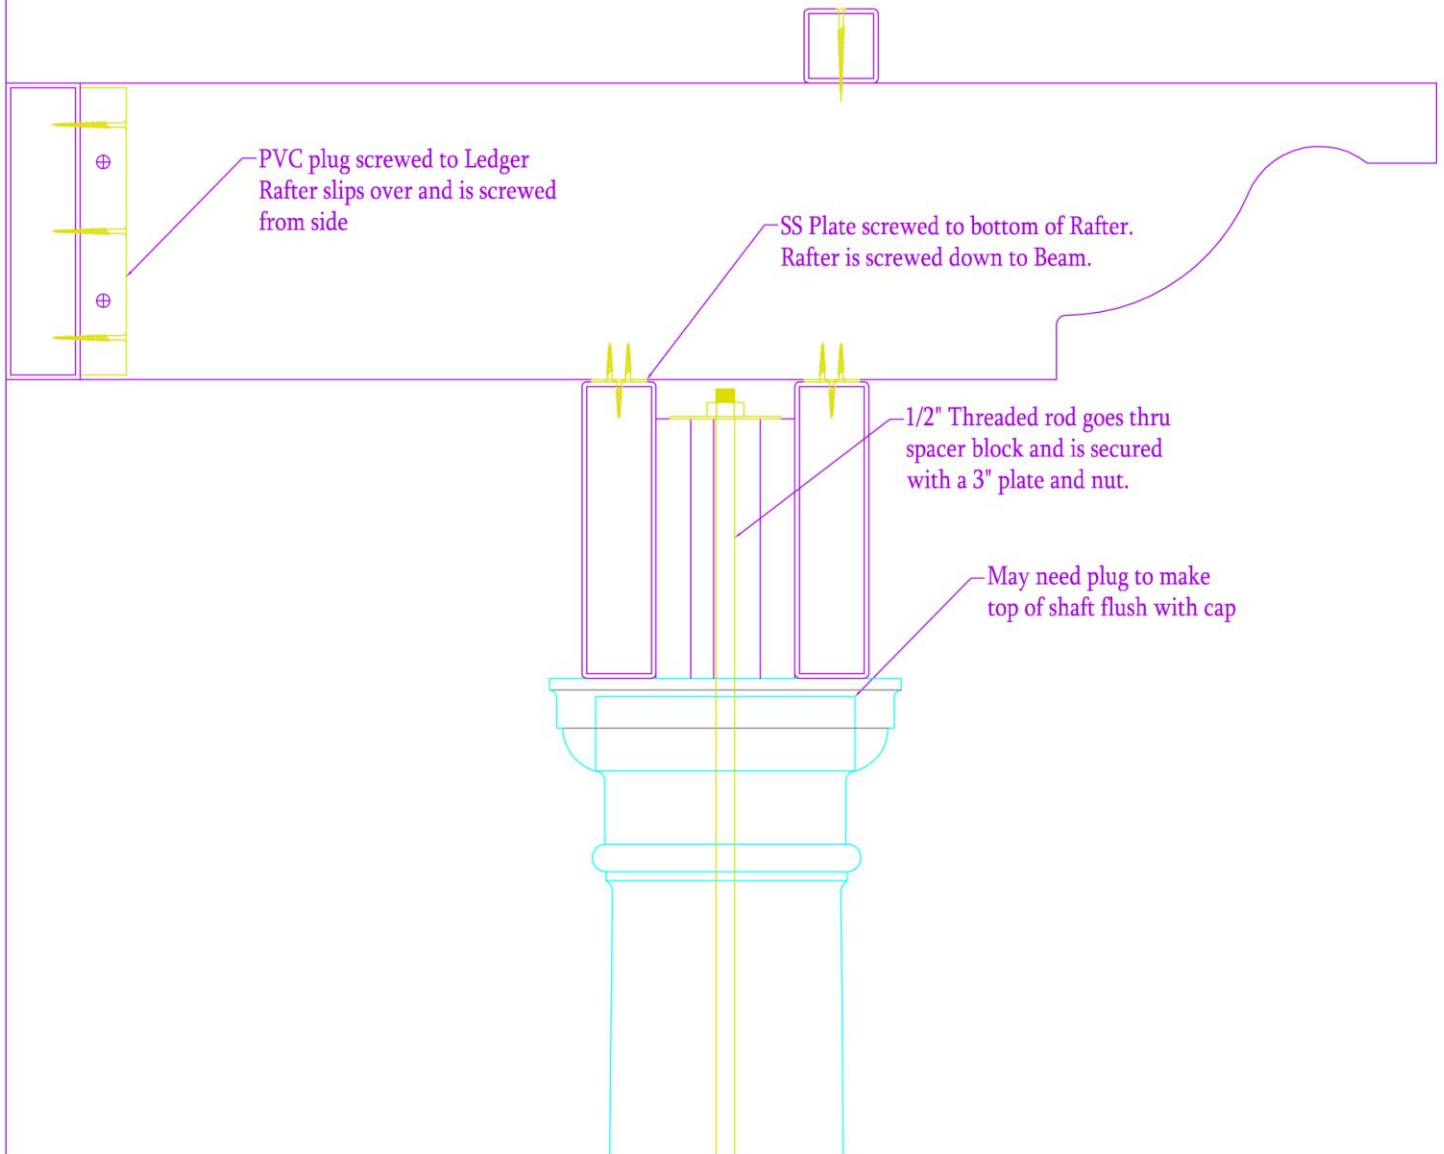

CHADSWORTH COLUMNS

1-800-COLUMNS

FIBERGLASS PERGOLAS WITH DOVE TAIL – INSTALLATION

www.COLUMNS.com

CHADSWORTH INCORPORATED

277 NORTH FRONT STREET ▪ HISTORIC WILMINGTON, NC 28401 ▪ PHONE: 1.800.486.2118 ▪ FACSIMILE: 1.910.763.3191 ▪ E-MAIL: sales@columns.com

FIBERGLASS PERGOLAS WITH DOVE TAIL – INSTALLATION

www.COLUMNS.com

FIBERGLASS PERGOLAS WITH DOVE TAIL – INSTALLATION

www.COLUMNS.com