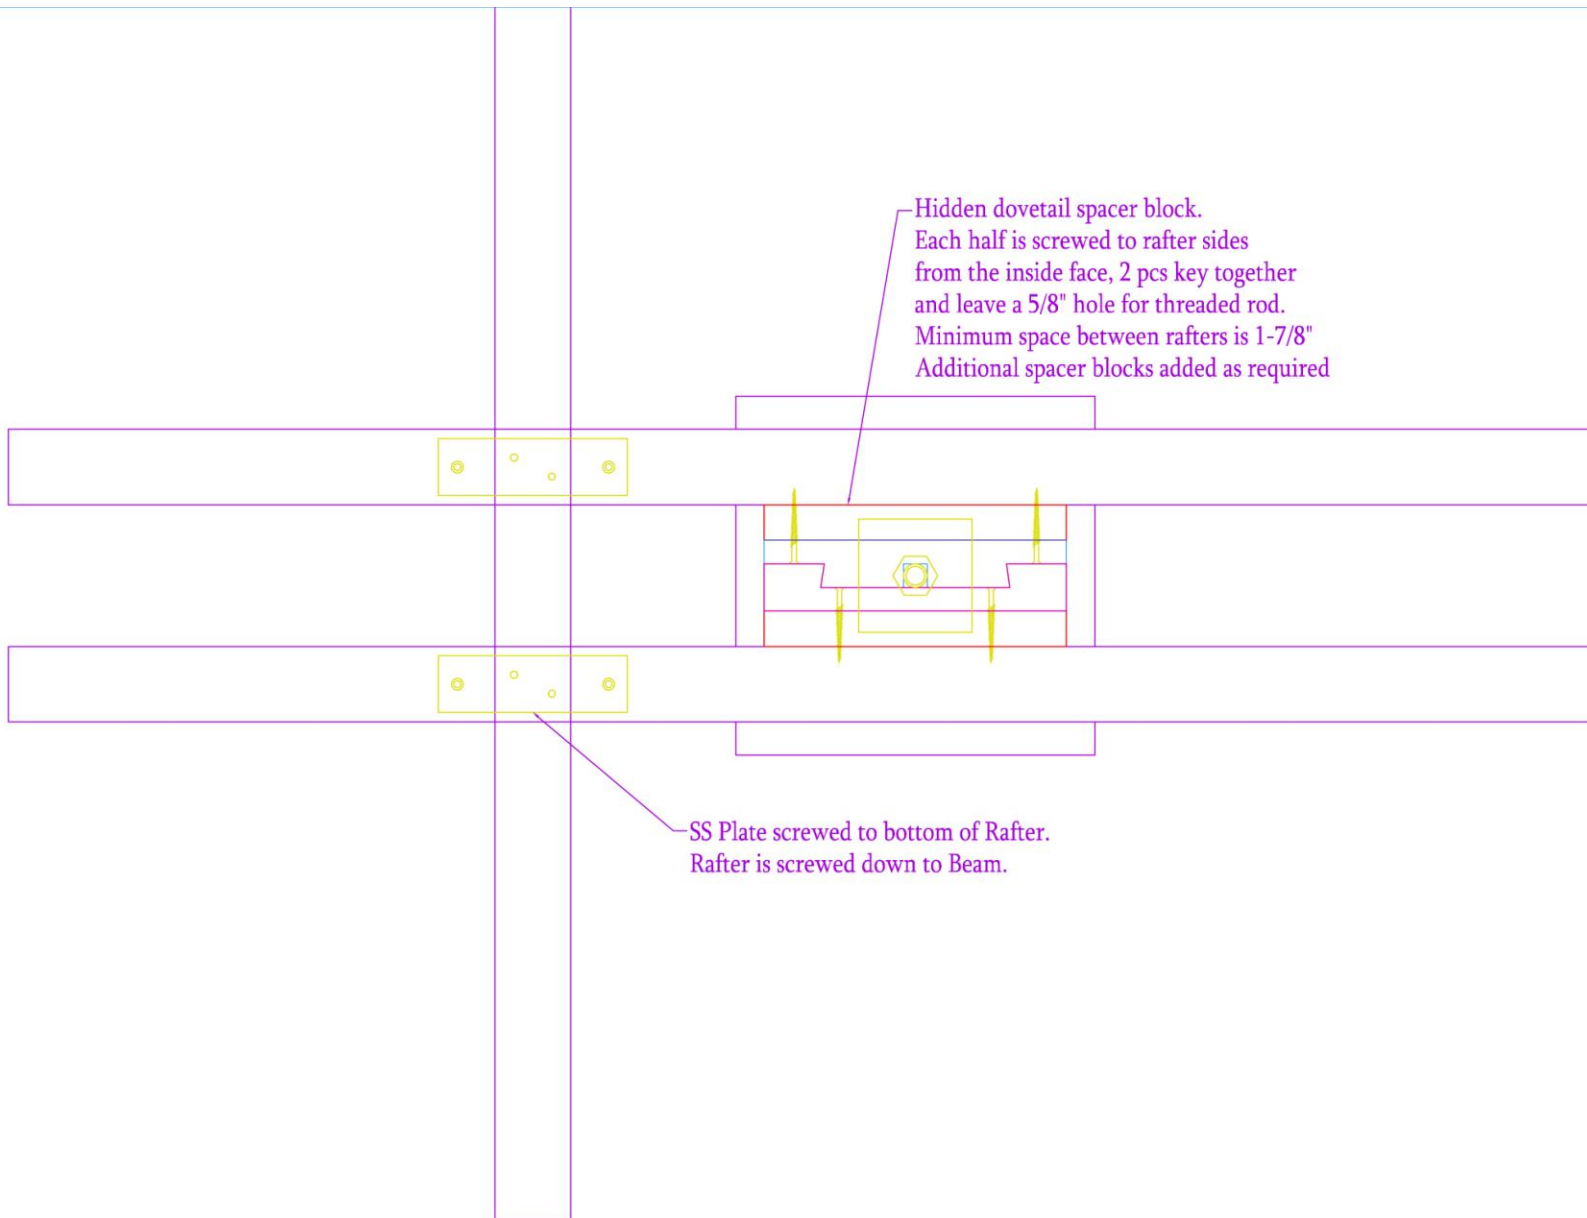

CHADSWORTH COLUMNS

1-800-COLUMNS

FIBERGLASS PERGOLAS WITH DOVE TAIL – INSTALLATION

www.COLUMNS.com

CHADSWORTH INCORPORATED

277 NORTH FRONT STREET ▪ HISTORIC WILMINGTON, NC 28401 ▪ PHONE: 1.800.486.2118 ▪ FACSIMILE: 1.910.763.3191 ▪ E-MAIL: sales@columns.com

FIBERGLASS PERGOLAS WITH DOVE TAIL – INSTALLATION

www.COLUMNS.com

FIBERGLASS PERGOLAS WITH DOVE TAIL – INSTALLATION

www.COLUMNS.com