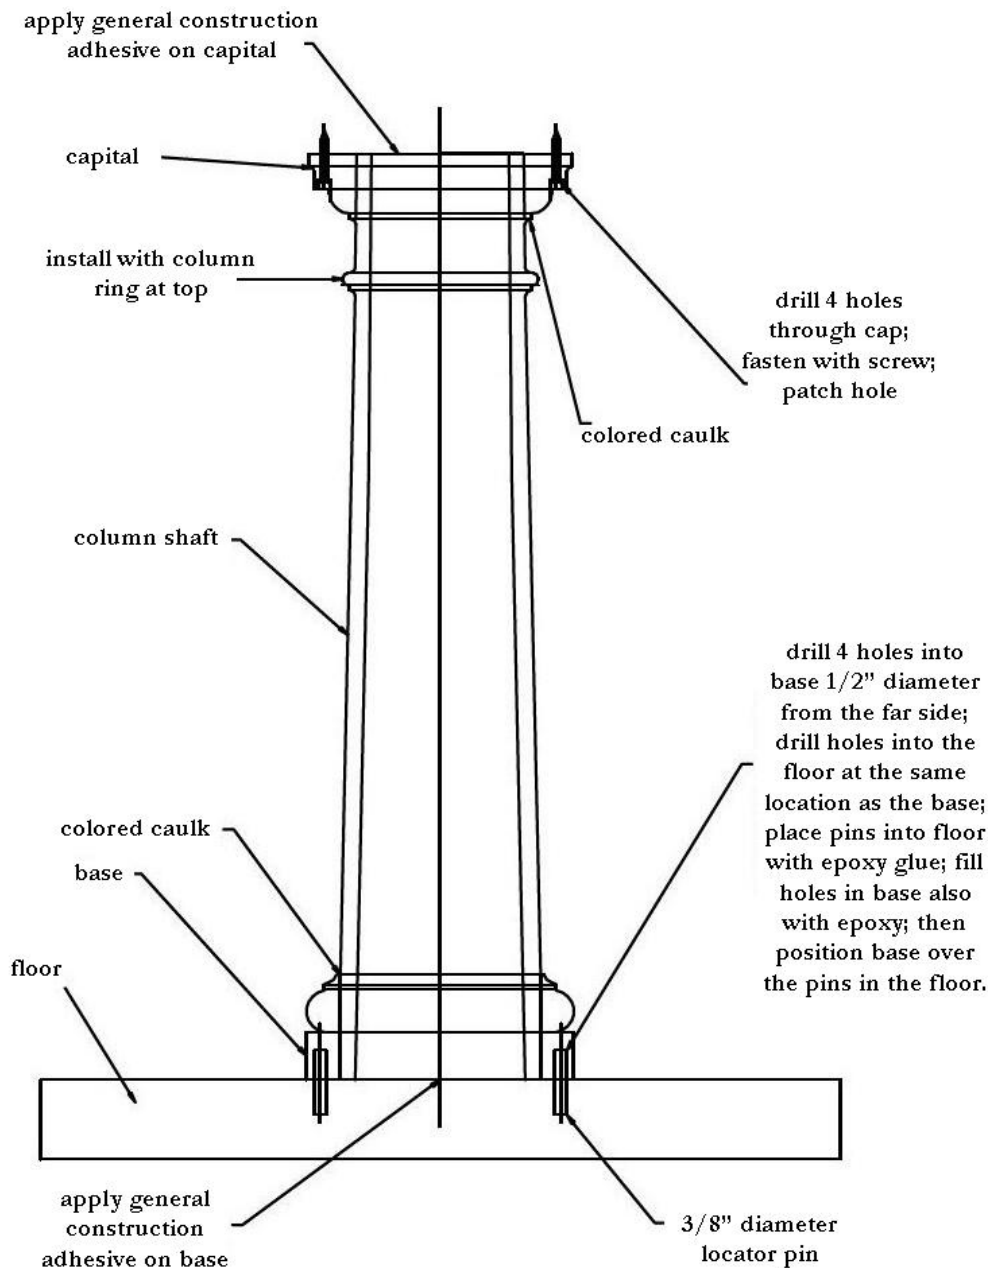

CHADSWORTH COLUMNS

FRP COMPOSITE BASES – INSTALLATION

INSTALLING FRP COMPOSITE BASES

NOTE: Please read this entire instruction manual before assembly.

IMPORTANT: Handle pre-finished column with care. Do not remove plastic wrap until after installation.

CLEANING: Use soap and water, Tilex or equivalent to clean columns. Do NOT use bleach or other harsh chemicals.

Column Alteration: Use circular saw with carbide tipped blade if cut to height is needed.