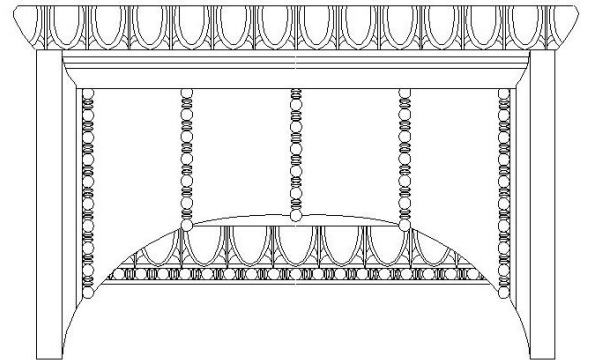

# CHADSWORTH COLUMNS

1-800-COLUMNS

## DECORATIVE PLASTER CAPITALS – DRAWING

TOP VIEW (ABACUS)

<b>Quantity:</b>
<b>Material:</b> Plaster

<b>Name:</b> Greek Erechtheum
<b>Part #:</b> DECO-GE-PLAS-A-6

<b>Dimensions:</b> 4" x 2-1/2" x 7"
<b>Shape:</b> Full Round

APPROVED \_\_\_\_\_

APPROXIMATE LEAD TIME \_\_\_\_ WEEK(S)  
AFTER APPROVED SHOP DRAWINGS

CHADSWORTH'S 1.800.COLUMNS

277 NORTH FRONT STREET  
HISTORIC WILMINGTON, NC 28401

www.COLUMNS.com

\_\_\_\_\_

CUSTOMER  
\_\_\_\_\_