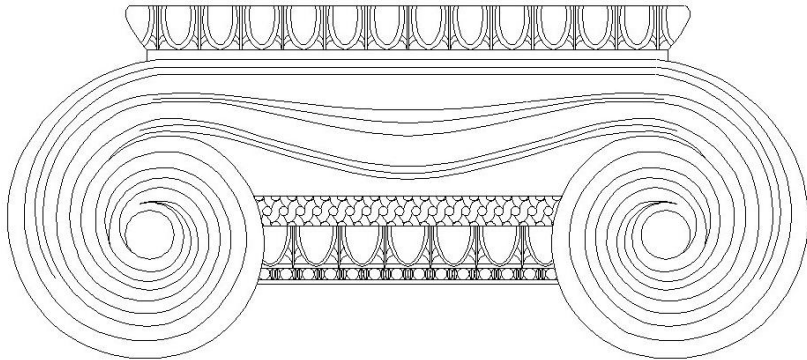

# CHADSWORTH COLUMNS

1-800-COLUMNS

## DECORATIVE PLASTER CAPITALS – DRAWING

TOP VIEW (ABACUS)

<b>Quantity:</b>
<b>Material:</b> Plaster

<b>Name:</b> Greek Erechtheum
<b>Part #:</b> DECO-GE-PLAS-A-6

<b>Dimensions:</b> 4" x 2-1/2" x 7"
<b>Shape:</b> Full Round