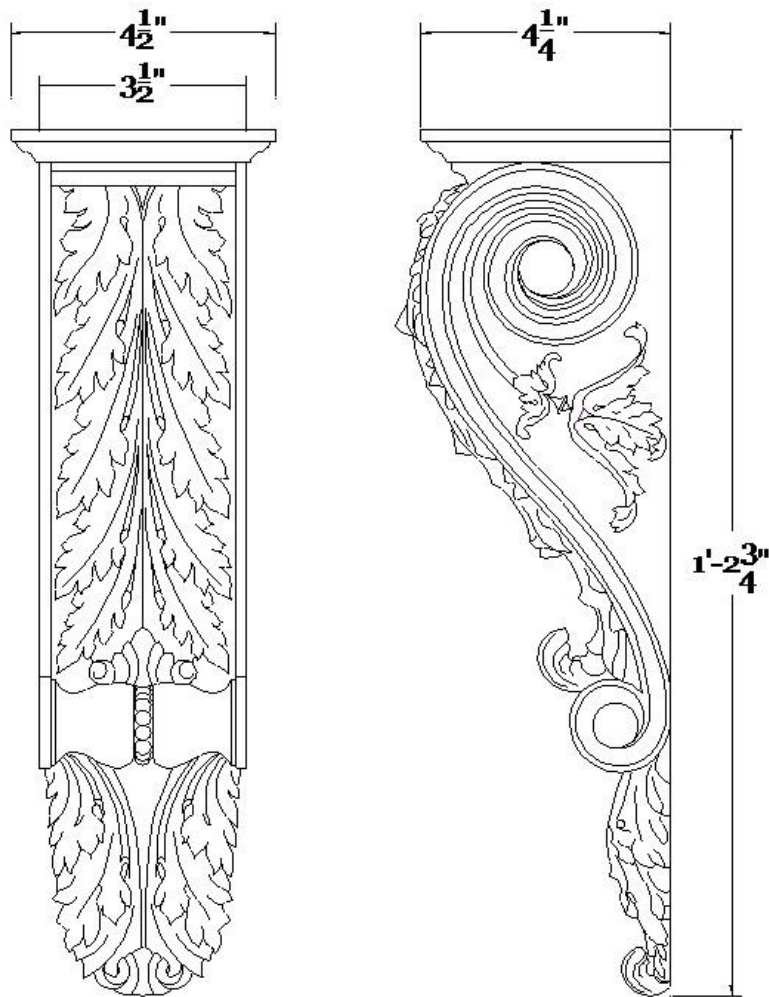

# CHADSWORTH COLUMNS

1-800-COLUMNS

## DECORATIVE PLASTER CORBELS

**Quantity:** \_\_\_\_\_

**Material:** Plaster

**Name:** Renaissance Corbel

**Part #:** COR-0672P-6

**Dimensions:**

(W):  $4-1\frac{1}{2}$ " x (D):  $4-1\frac{1}{4}$ " x (H):  $14-3\frac{3}{4}$ "

APPROVED \_\_\_\_\_

APPROXIMATE LEAD TIME \_\_\_\_ WEEK(S)  
AFTER APPROVED SHOP DRAWINGS

**CHADSWORTH'S 1.800.COLUMNS**

277 NORTH FRONT STREET  
HISTORIC WILMINGTON, NC 28401

[www.COLUMNS.com](http://www.COLUMNS.com)