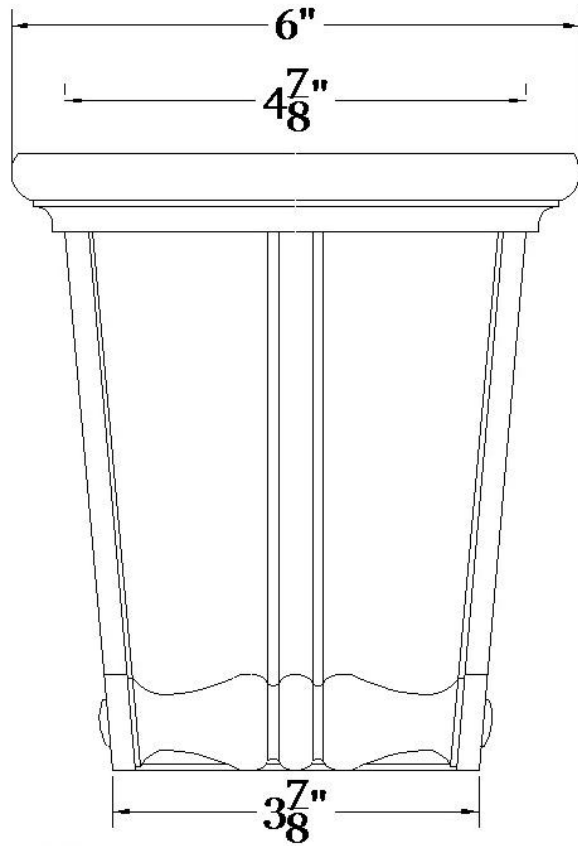

# CHADSWORTH COLUMNS

1-800-COLUMNS

## DECORATIVE PLASTER CORBELS

**Quantity:** \_\_\_\_\_

**Material:** Plaster

**Name:** Classic Keystone Corbel

**Part #:** COR-4282P-6

**Dimensions:** (W): 6" > 3-7/8" x

(D): 2" x (H): 6-1/2"

APPROVED \_\_\_\_\_

APPROXIMATE LEAD TIME \_\_\_\_ WEEK(S)  
AFTER APPROVED SHOP DRAWINGS

**CHADSWORTH'S 1.800.COLUMNS**

277 NORTH FRONT STREET  
HISTORIC WILMINGTON, NC 28401

[www.COLUMNS.com](http://www.COLUMNS.com)

CUSTOMER \_\_\_\_\_