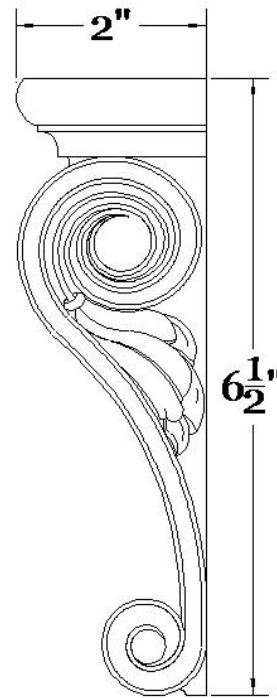

# CHADSWORTH COLUMNS

1-800-COLUMNS

## DECORATIVE PLASTER CORBELS

**Quantity:** \_\_\_\_\_

**Material:** Plaster

**Name:** Classic Keystone Corbel

**Part #:** COR-4282P-6

**Dimensions:** (W): 6" > 3-7/8" x

(D): 2" x (H): 6-1/2"

APPROVED \_\_\_\_\_

APPROXIMATE LEAD TIME \_\_\_\_ WEEK(S)  
AFTER APPROVED SHOP DRAWINGS

**CHADSWORTH'S 1.800.COLUMNS**

277 NORTH FRONT STREET  
HISTORIC WILMINGTON, NC 28401

[www.COLUMNS.com](http://www.COLUMNS.com)

CUSTOMER \_\_\_\_\_