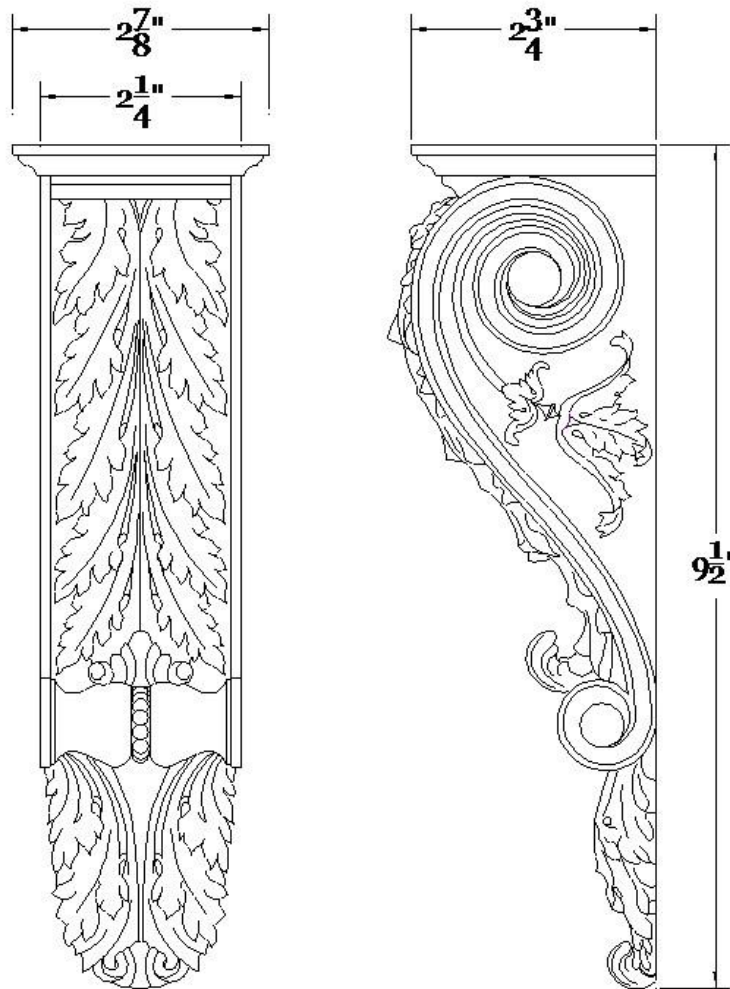

CHADSWORTH COLUMNS

1-800-COLUMNS

DECORATIVE PLASTER CORBELS

Quantity: _____

Material: Plaster

Name: Renaissance Corbel

Part #: COR-6572P-6

Dimensions:

(W): $2\text{-}\frac{7}{8}$ " x (D): $2\text{-}\frac{3}{4}$ " x (H): $9\text{-}\frac{1}{2}$ "

APPROVED _____

APPROXIMATE LEAD TIME ____ WEEK(S)
AFTER APPROVED SHOP DRAWINGS

CHADSWORTH'S 1.800.COLUMNS

277 NORTH FRONT STREET
HISTORIC WILMINGTON, NC 28401