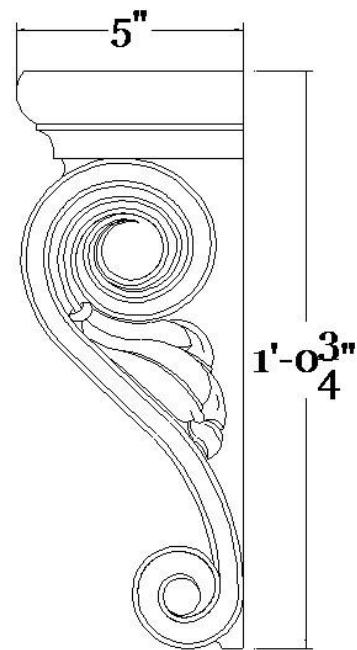

CHADSWORTH COLUMNS

1-800-COLUMNS

DECORATIVE PLASTER CORBELS

Quantity:

Material: Plaster

Name: Classic Keystone Corbel

Part #: COR-7282P-6

Dimensions: (W): 12-5/8" > 7-3/4" x

(D): 5" x (H): 12-3/4"

APPROVED _____

APPROXIMATE LEAD TIME ____ WEEK(S)
AFTER APPROVED SHOP DRAWINGS

CHADSWORTH'S 1.800.COLUMNS

277 NORTH FRONT STREET
HISTORIC WILMINGTON, NC 28401

www.COLUMNS.com

CUSTOMER _____