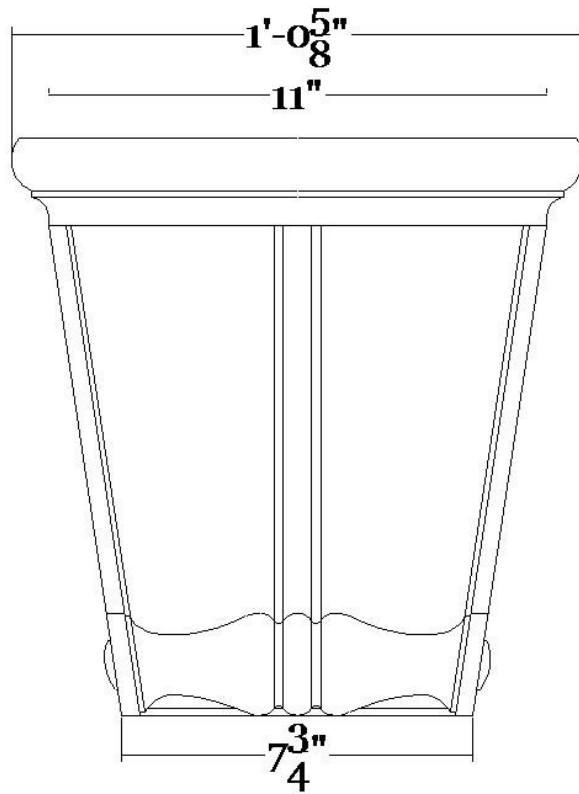

CHADSWORTH COLUMNS

1-800-COLUMNS

DECORATIVE PLASTER CORBELS

Quantity:

Material: Plaster

Name: Classic Keystone Corbel

Part #: COR-7282P-6

Dimensions: (W): 12-5/8" > 7-3/4" x

(D): 5" x (H): 12-3/4"

APPROVED _____

APPROXIMATE LEAD TIME ____ WEEK(S)
AFTER APPROVED SHOP DRAWINGS

CHADSWORTH'S 1.800.COLUMNS

277 NORTH FRONT STREET
HISTORIC WILMINGTON, NC 28401

www.COLUMNS.com

CUSTOMER _____