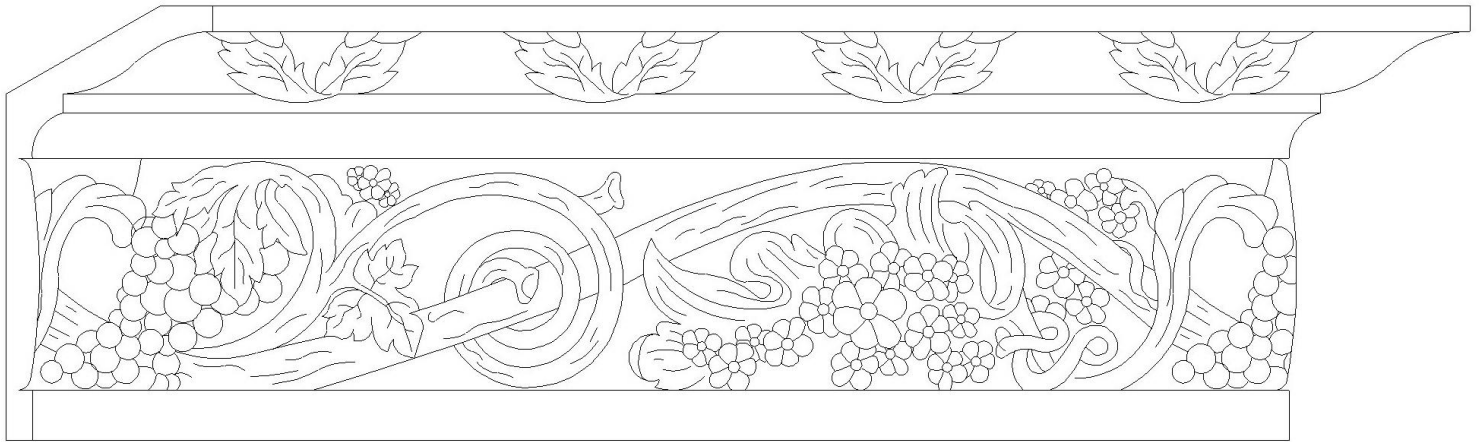

CHADSWORTH COLUMNS

1-800-COLUMNS

DECORATIVE CROWN MOLDING – PLASTER

Quantity:
Material: Plaster

Name: English Design
Part #: MLD-01152-PLAS-6

Dimensions: (Drop): 8-1/8" x 23" (Rep)
Projection: 3-7/8"

APPROVED _____

APPROXIMATE LEAD TIME ____ WEEK(S)
AFTER APPROVED SHOP DRAWINGS

CHADSWORTH'S 1.800.COLUMNS

277 NORTH FRONT STREET
HISTORIC WILMINGTON, NC 28401

www.COLUMNS.com

CUSTOMER
