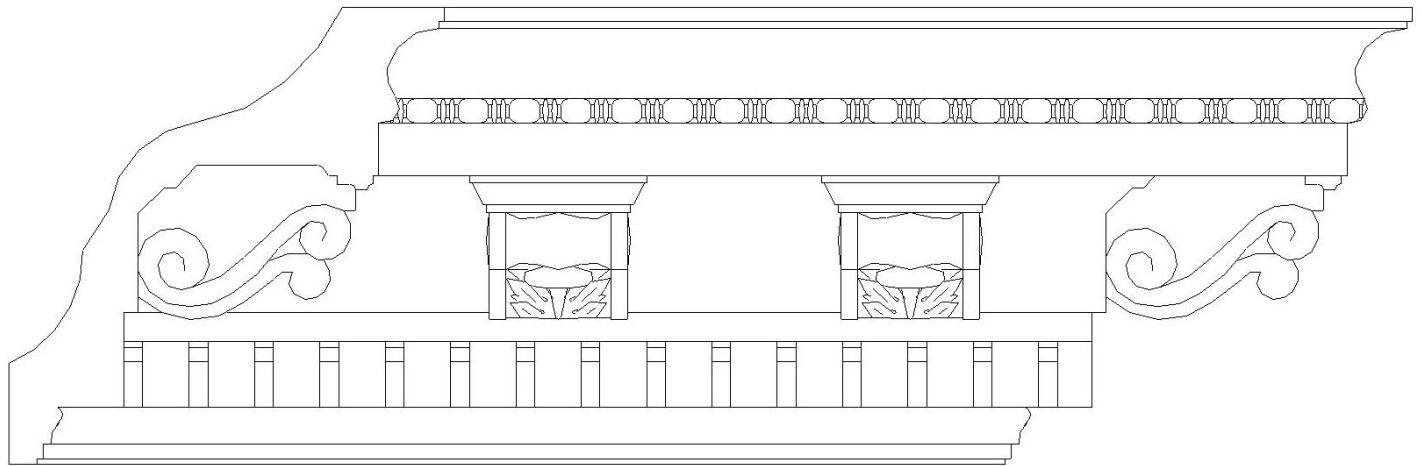

# CHADSWORTH COLUMNS

1-800-COLUMNS

## DECORATIVE CROWN MOULDING – PLASTER

<b>Quantity:</b>
<b>Material:</b> Plaster

<b>Name:</b> Colonial Design
<b>Part #:</b> MLD-0721-PLAS-6

<b>Dimensions:</b> (Drop): 10" x 9-5/8" (Rep)
<b>Projection:</b> 9-1/2"

APPROVED \_\_\_\_\_

APPROXIMATE LEAD TIME \_\_\_\_ WEEK(S)  
AFTER APPROVED SHOP DRAWINGS

**CHADSWORTH'S 1.800.COLUMNS**

277 NORTH FRONT STREET  
HISTORIC WILMINGTON, NC 28401

[www.COLUMNS.com](http://www.COLUMNS.com)