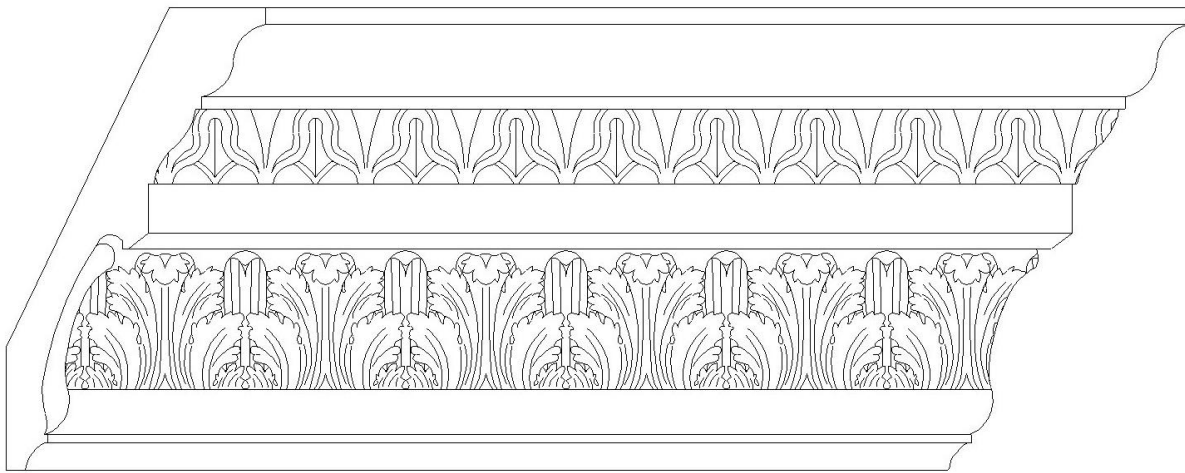

CHADSWORTH COLUMNS

1-800-COLUMNS

DECORATIVE CROWN MOLDING – PLASTER

Quantity:	Name: Georgian Design	Dimensions: (Drop): 6" x 3-3/8" (Rep).
Material: Plaster	Part #: MLD-19152-PLAS-6	Projection: 6-3/4"

APPROVED _____

APPROXIMATE LEAD TIME ____ WEEK(S)
AFTER APPROVED SHOP DRAWINGS

CHADSWORTH'S 1.800.COLUMNS
 277 NORTH FRONT STREET
 HISTORIC WILMINGTON, NC 28401
 www.COLUMNS.com

CUSTOMER
