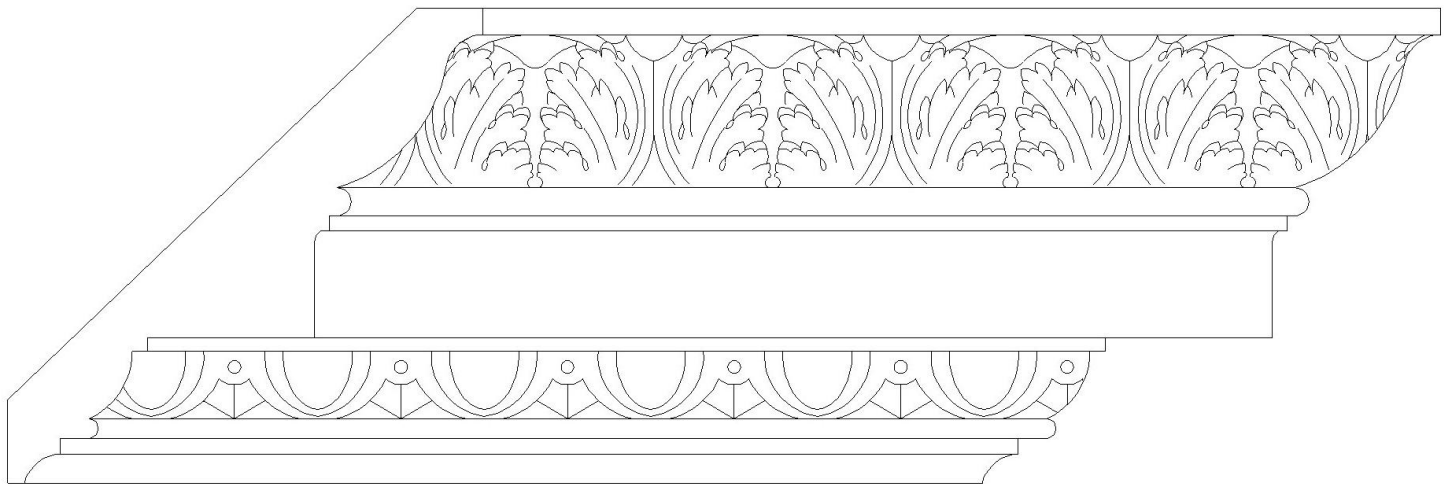

# CHADSWORTH COLUMNS

1-800-COLUMNS

## DECORATIVE CROWN MOLDING – PLASTER

<b>Quantity:</b>	<b>Name:</b> Georgian Design	<b>Dimensions:</b> (Drop): 7-1/8"
<b>Material:</b> Plaster	<b>Part #:</b> MLD-29152-PLAS-6	<b>Projection:</b> 7-1/8"

APPROVED \_\_\_\_\_

APPROXIMATE LEAD TIME \_\_\_\_ WEEK(S)  
AFTER APPROVED SHOP DRAWINGS

**CHADSWORTH'S 1.800.COLUMNS**

277 NORTH FRONT STREET  
HISTORIC WILMINGTON, NC 28401

[www.COLUMNS.com](http://www.COLUMNS.com)

\_\_\_\_\_