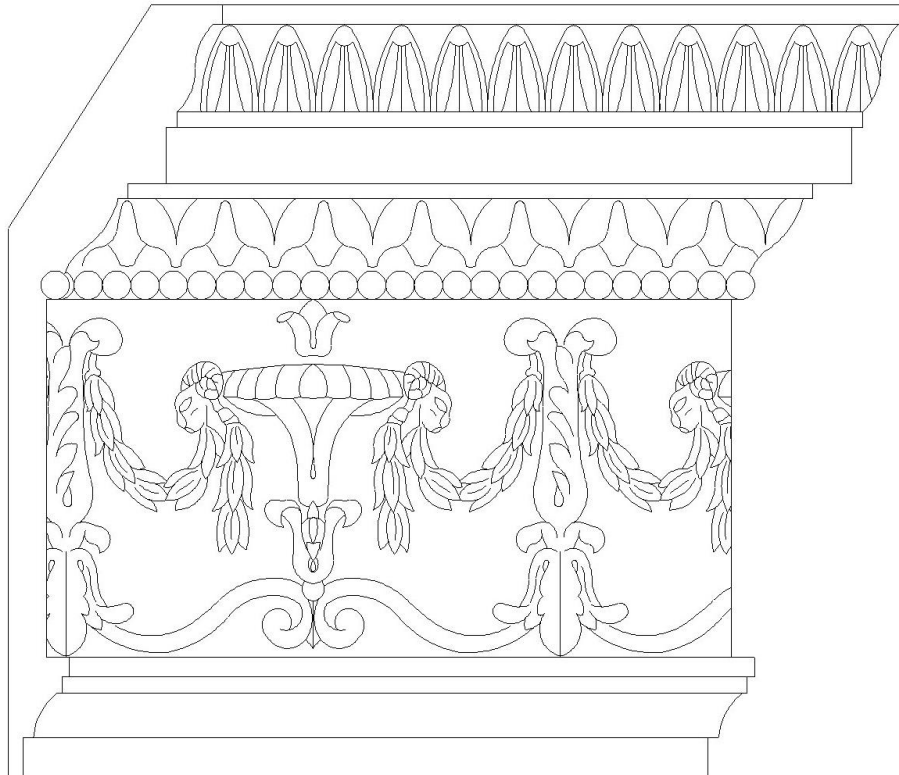

# CHADSWORTH COLUMNS

1-800-COLUMNS

## DECORATIVE CROWN MOLDING – PLASTER

|                          |                                 |   |
|--------------------------|---------------------------------|---|
| <b>Quantity:</b>         | <b>Name:</b> French Design      | <b>Dimensions:</b> (Drop): 13-1/2" x 16" (Rep). |
| <b>Material:</b> Plaster | <b>Part #:</b> MLD-38152-PLAS-6 | <b>Projection:</b> 3-3/4"                       |

APPROVED \_\_\_\_\_

APPROXIMATE LEAD TIME \_\_\_\_ WEEK(S)  
AFTER APPROVED SHOP DRAWINGS

**CHADSWORTH'S 1.800.COLUMNS**

277 NORTH FRONT STREET  
HISTORIC WILMINGTON, NC 28401

[www.COLUMNS.com](http://www.COLUMNS.com)