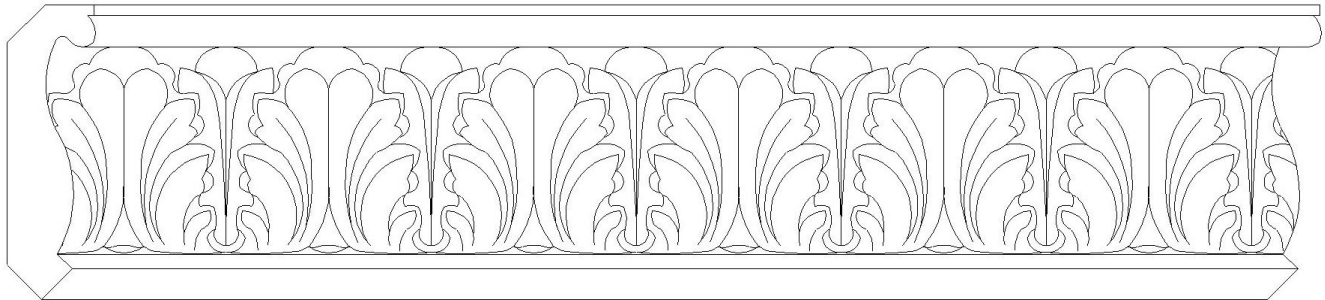

CHADSWORTH COLUMNS

1-800-COLUMNS

DECORATIVE CROWN MOLDING – PLASTER

Quantity:	Name: French Renaissance Design	Dimensions: (Drop): 2-7/8"
Material: Plaster	Part #: MLD-4232-PLAS-6	Relief: 1"

APPROVED _____

APPROXIMATE LEAD TIME ____ WEEK(S)
AFTER APPROVED SHOP DRAWINGS

CHADSWORTH'S 1.800.COLUMNS

277 NORTH FRONT STREET
HISTORIC WILMINGTON, NC 28401

www.COLUMNS.com

CUSTOMER
