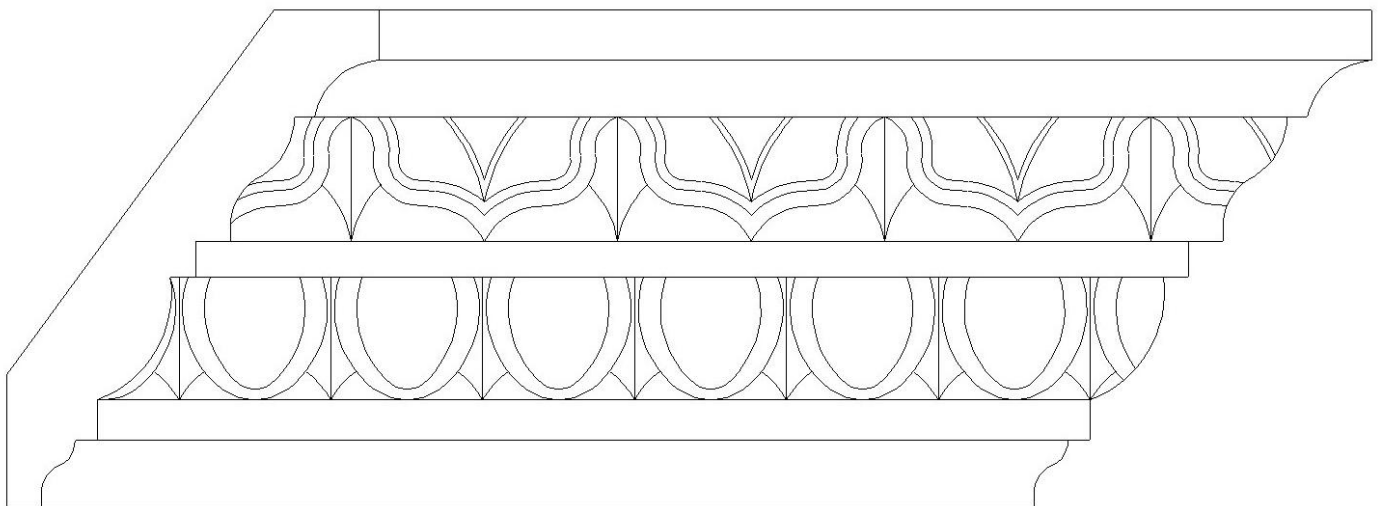

CHADSWORTH COLUMNS

1-800-COLUMNS

DECORATIVE CROWN MOLDING – PLASTER

Quantity:	Name: Roman Ionic Design	Dimensions: (Drop): 6" x 3" (Rep)
Material: Plaster	Part #: MLD-4721-PLAS-6	Projection: 4-1/2"

APPROVED _____

APPROXIMATE LEAD TIME ____ WEEK(S)
AFTER APPROVED SHOP DRAWINGS

CHADSWORTH'S 1.800.COLUMNS

277 NORTH FRONT STREET
HISTORIC WILMINGTON, NC 28401

www.COLUMNS.com

CUSTOMER
