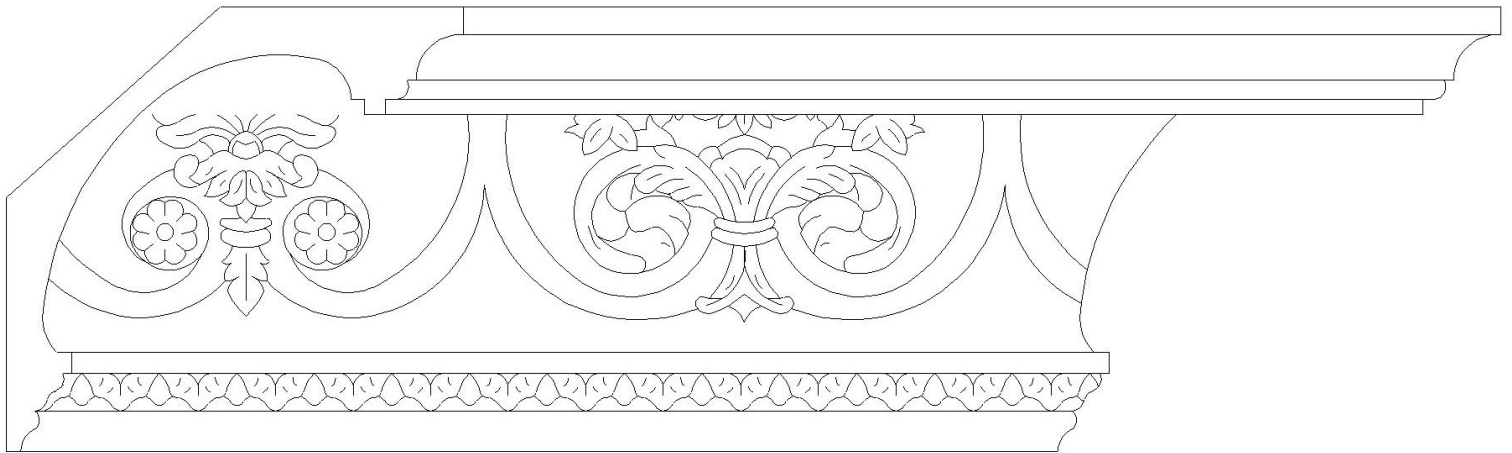

# CHADSWORTH COLUMNS

1-800-COLUMNS

## DECORATIVE CROWN MOLDING – PLASTER

<b>Quantity:</b>	<b>Name:</b> Louis XVI Design	<b>Dimensions:</b> (Drop): 7-1/2"
<b>Material:</b> Plaster	<b>Part #:</b> MLD-48152-PLAS-6	<b>Projection:</b> 7-3/4"

APPROVED \_\_\_\_\_

APPROXIMATE LEAD TIME \_\_\_\_ WEEK(S)  
AFTER APPROVED SHOP DRAWINGS

**CHADSWORTH'S 1.800.COLUMNS**  
 277 NORTH FRONT STREET  
 HISTORIC WILMINGTON, NC 28401  
 www.COLUMNS.com

\_\_\_\_\_