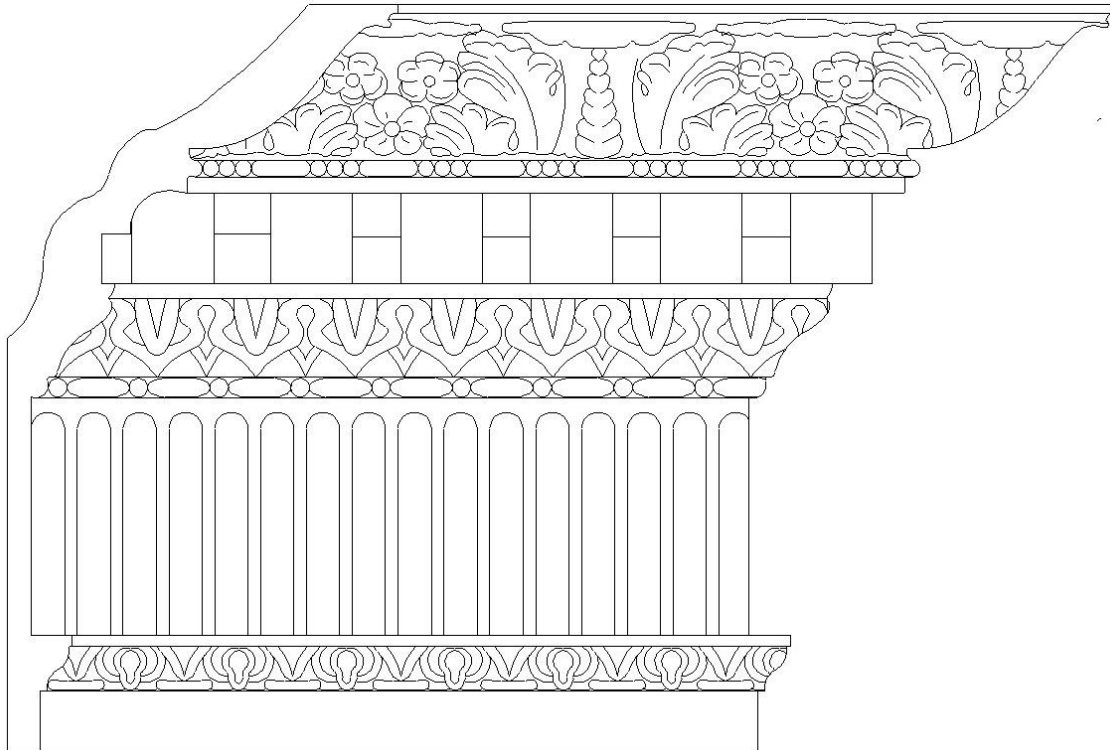

CHADSWORTH COLUMNS

1-800-COLUMNS

DECORATIVE CROWN MOLDING – PLASTER

| | | |
|--------------------------|--------------------------------|------------------------------------|
| Quantity: | Name: Colonial Design | Dimensions: (Drop): 12-1/2" |
| Material: Plaster | Part #: MLD-5543-PLAS-6 | Projection: 6-1/2" |

APPROVED _____

APPROXIMATE LEAD TIME ____ WEEK(S)
AFTER APPROVED SHOP DRAWINGS

CHADSWORTH'S 1.800.COLUMNS

277 NORTH FRONT STREET
HISTORIC WILMINGTON, NC 28401

www.COLUMNS.com

CUSTOMER
