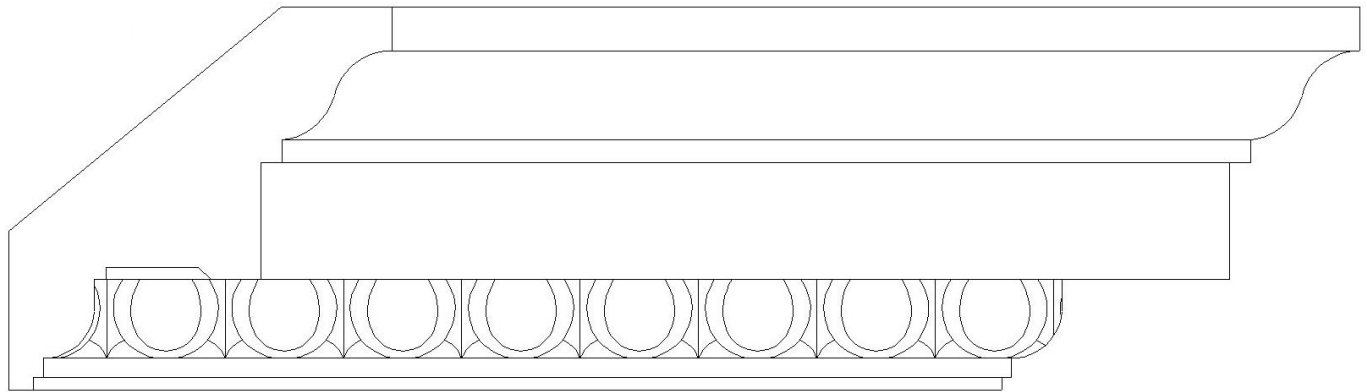

# CHADSWORTH COLUMNS

1-800-COLUMNS

## DECORATIVE CROWN MOLDING – PLASTER

<b>Quantity:</b>	<b>Name:</b> Roman Ionic Design	<b>Dimensions:</b> (Drop): 4-3/4"
<b>Material:</b> Plaster	<b>Part #:</b> MLD-5721-PLAS-6	<b>Projection:</b> 5"

APPROVED \_\_\_\_\_

APPROXIMATE LEAD TIME \_\_\_\_ WEEK(S)  
AFTER APPROVED SHOP DRAWINGS

**CHADSWORTH'S 1.800.COLUMNS**

277 NORTH FRONT STREET  
HISTORIC WILMINGTON, NC 28401

[www.COLUMNS.com](http://www.COLUMNS.com)

\_\_\_\_\_