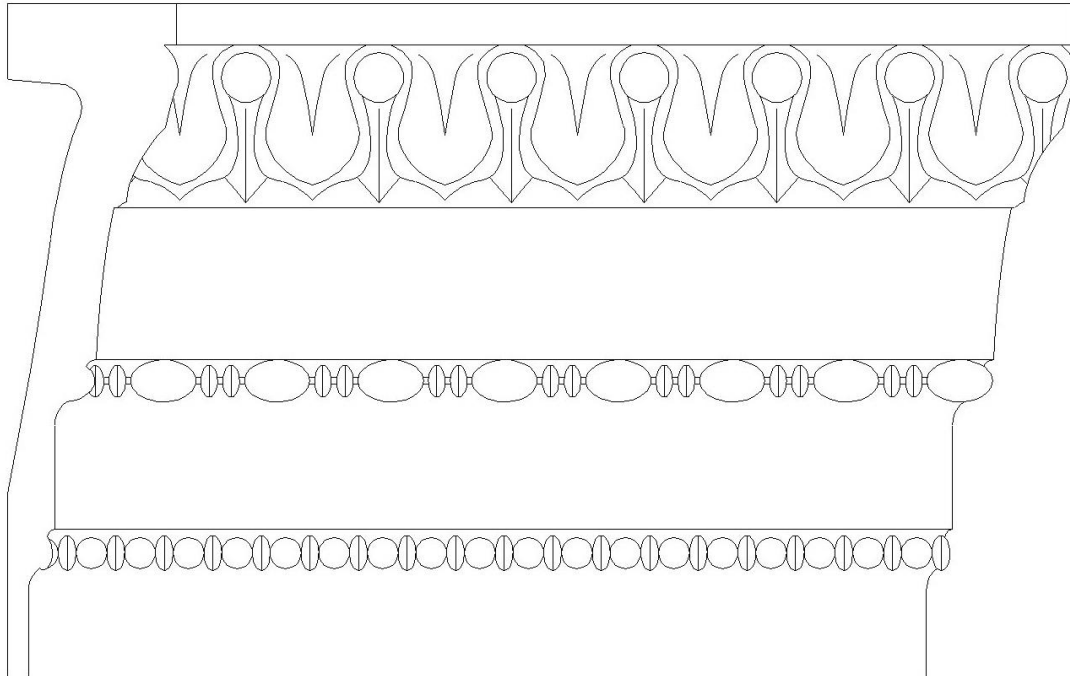

# CHADSWORTH COLUMNS

1-800-COLUMNS

## DECORATIVE CROWN MOLDING – PLASTER

<b>Quantity:</b>	<b>Name:</b> Classic Design	<b>Dimensions:</b> (Drop): 9"
<b>Material:</b> Plaster	<b>Part #:</b> MLD-6343-PLAS-6	<b>Projection:</b> 2-1/4"

APPROVED \_\_\_\_\_

APPROXIMATE LEAD TIME \_\_\_\_ WEEK(S)  
AFTER APPROVED SHOP DRAWINGS

**CHADSWORTH'S 1.800.COLUMNS**

277 NORTH FRONT STREET  
HISTORIC WILMINGTON, NC 28401

[www.COLUMNS.com](http://www.COLUMNS.com)

\_\_\_\_\_