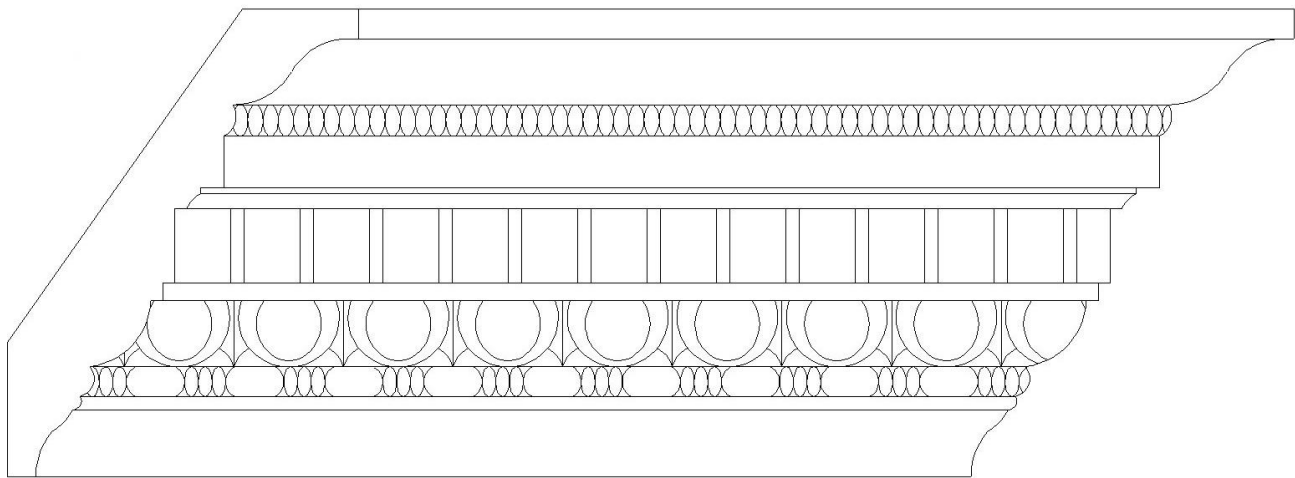

# CHADSWORTH COLUMNS

1-800-COLUMNS

## DECORATIVE CROWN MOLDING – PLASTER

<b>Quantity:</b>	<b>Name:</b> Roman Design	<b>Dimensions:</b> (Drop): 6" x 1-1/2" (Rep).
<b>Material:</b> Plaster	<b>Part #:</b> MLD-6721-PLAS-6	<b>Projection:</b> 4-1/2"

APPROVED \_\_\_\_\_

APPROXIMATE LEAD TIME \_\_\_\_ WEEK(S)  
AFTER APPROVED SHOP DRAWINGS

**CHADSWORTH'S 1.800.COLUMNS**

277 NORTH FRONT STREET  
HISTORIC WILMINGTON, NC 28401

[www.COLUMNS.com](http://www.COLUMNS.com)