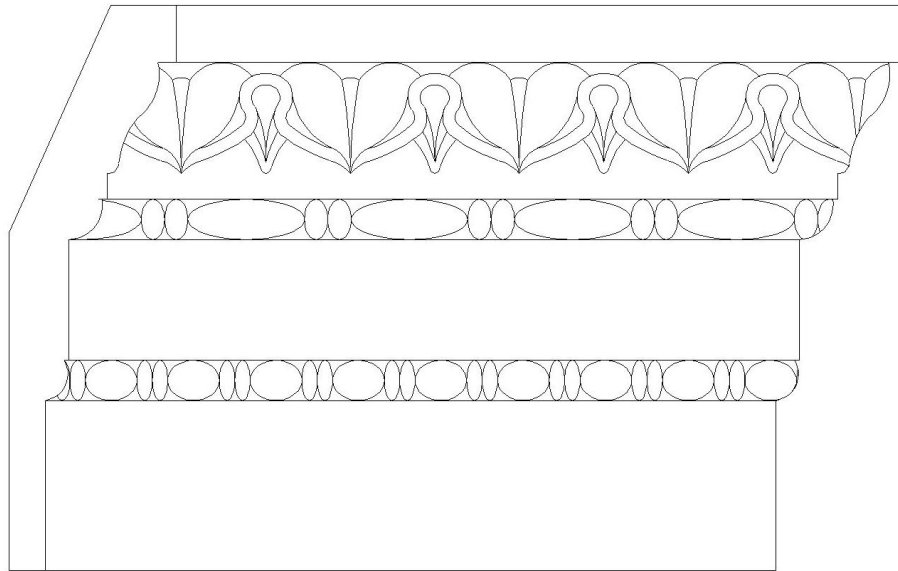

# CHADSWORTH COLUMNS

1-800-COLUMNS

## DECORATIVE CROWN MOLDING – PLASTER

<b>Quantity:</b>	<b>Name:</b> Roman Design	<b>Dimensions:</b> (Drop): 9-1/4" x 3" (Rep).
<b>Material:</b> Plaster	<b>Part #:</b> MLD-7721-PLAS-6	<b>Projection:</b> 2-3/4"

APPROVED \_\_\_\_\_

APPROXIMATE LEAD TIME \_\_\_\_ WEEK(S)  
AFTER APPROVED SHOP DRAWINGS

**CHADSWORTH'S 1.800.COLUMNS**

277 NORTH FRONT STREET  
HISTORIC WILMINGTON, NC 28401

[www.COLUMNS.com](http://www.COLUMNS.com)